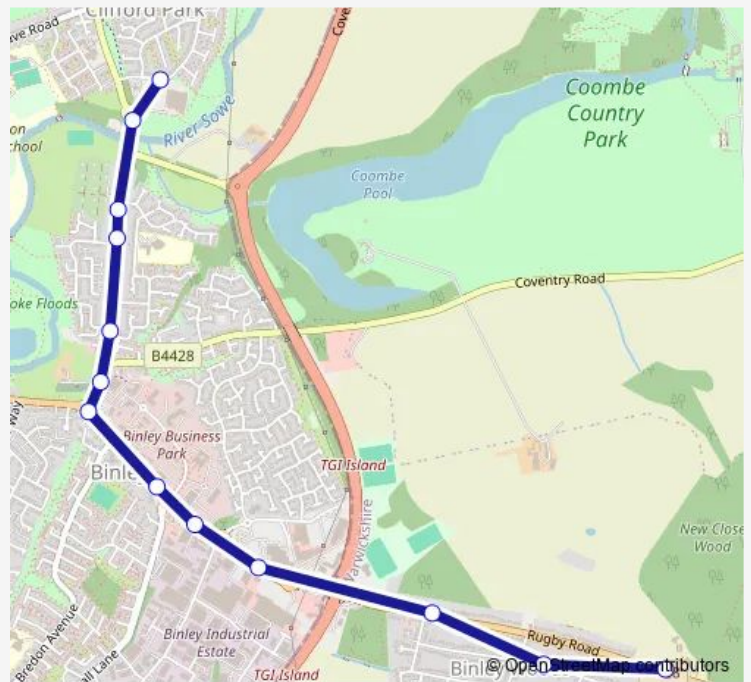

### Route schedule

Wimborne Drive — Ferndale Road

Monday —

Tuesday —

Wednesday —

Thursday —

Friday 12:55

Saturday —

### Route info

Direction: Wimborne Drive

Stops: 13

Trip Duration: 0 hour 15 min

218 — Binley Woods - Walsgrave Tesco

## Route info

Direction: Ferndale Road

Stops: 13

Trip Duration: 0 hour 15 min

218 Bus time schedules and route maps are available in an offline PDF at busmaps.com. Use the busmaps.com website to see live bus times, train schedule or subway schedule, and step-by-step directions for all public transit in Coventry