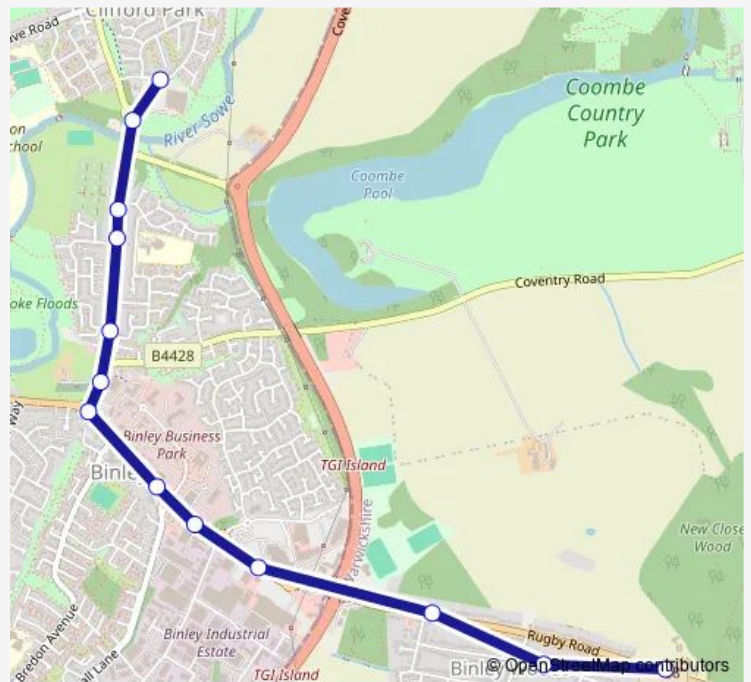

Bus 218 Binley Woods - Walsgrave Tesco

[Go to website](#)

Direction

Wimborne Drive — Ferndale Road

13 stops

[Open route schedule](#)

Wimborne Drive

Tesco

Oakdale Road

Heather Rd

Ferndale Road

Route schedule

Wimborne Drive — Ferndale Road

Monday —

Tuesday —

Wednesday —

Thursday —

Friday 12:55

Saturday —

Sunday —

Route info

Direction: Wimborne Drive

Stops: 13

Trip Duration: 0 hour 15 min

218 — Binley Woods - Walsgrave Tesco

Direction

Ferndale Road — Wimborne Drive

13 stops

[Open route schedule](#)

Ferndale Road

Woodlands Road

Village Hall