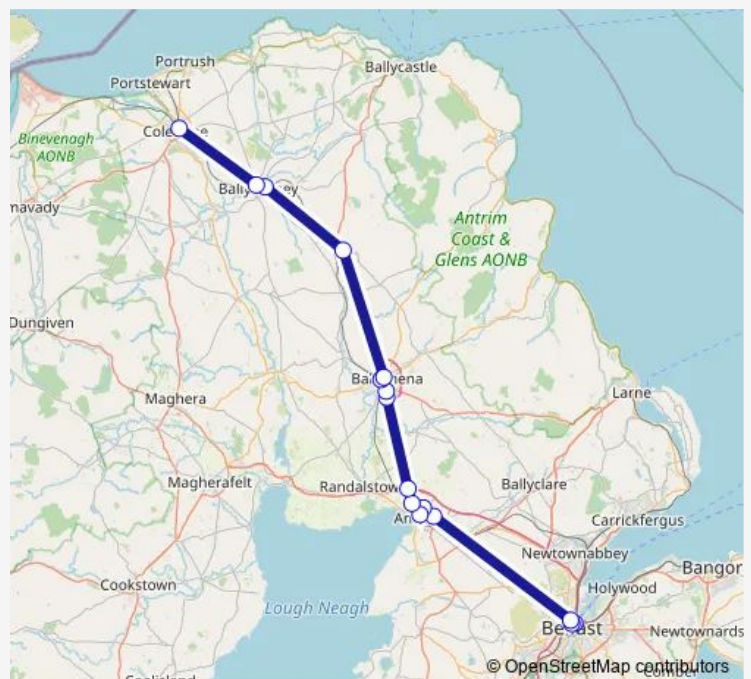

Bus 218 Buscentre - Coleraine - Laganside Buscentre - Belfast

[Go to website](#)

Direction

Coleraine Buscentre — Laganside Buscentre

17 stops

[Open route schedule](#)

- Coleraine Buscentre
- Dalriada Ballymoney
- Greenville Ave
- Drumadoon House
- Ballymena Bus Station
- George Street
- Lettercreeve
- Ballee Park & Ride
- Dunsilly Roundabout
- Meadowlands
- Antrim Depot
- Council Offices
- Greystone Roundabout
- Nelson Street Bus Lane
- Ulster University Belfast
- High Street
- Laganside Buscentre

Stops: 17

Trip Duration: 1 hour 45 min

218 — Coleraine - Belfast, Laganside

Direction

Coleraine Buscentre — Laganside Buscentre

17 stops

[Open route schedule](#)

Coleraine Buscentre

Dalriada Ballymoney

Greenville Ave

Drumadoon House

Ballymena Bus Station

George Street

Lettercreeve

Ballee Park & Ride

Dunsilly Roundabout

Route info

Direction: Coleraine Buscentre

Stops: 17

Trip Duration: 1 hour 45 min

Direction

Stand 13 — Coleraine Buscentre

16 stops

[Open route schedule](#)