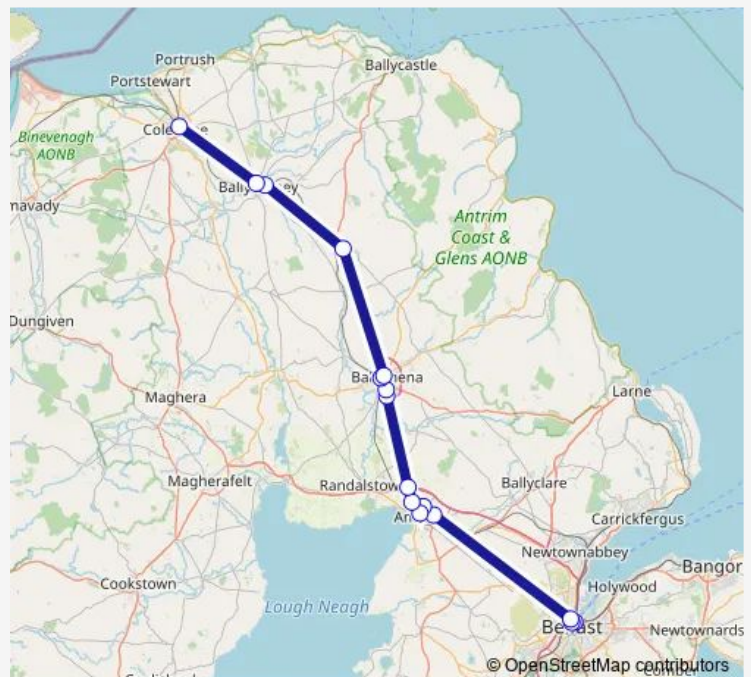

Bus 218 Coleraine - Belfast, Lagside

[Go to website](#)

Direction

Coleraine Buscentre — Stand 13

16 stops

[Open route schedule](#)

- Coleraine Buscentre
- Dalriada Ballymoney
- Greenville Ave
- Drumadoon House
- Ballymena Bus Station
- George Street
- Lettercreeve
- Ballee Park & Ride
- Dunsilly Roundabout
- Meadowlands
- Barney's Stop
- Council Offices
- Greystone Roundabout
- Nelson Street Bus Lane
- Ulster University Belfast
- Stand 13

Route schedule

Coleraine Buscentre — Stand 13

Monday	—
Tuesday	—
Wednesday	—
Thursday	09:45-16:45
Friday	—
Saturday	—
Sunday	—

Route info

Direction: Coleraine Buscentre

Stops: 16

Trip Duration: 1 hour 45 min

218 — Coleraine - Belfast, Lagside

Direction

Coleraine Buscentre — Laganside Buscentre

17 stops

[Open route schedule](#)

Coleraine Buscentre

Dalriada Ballymoney

Greenville Ave