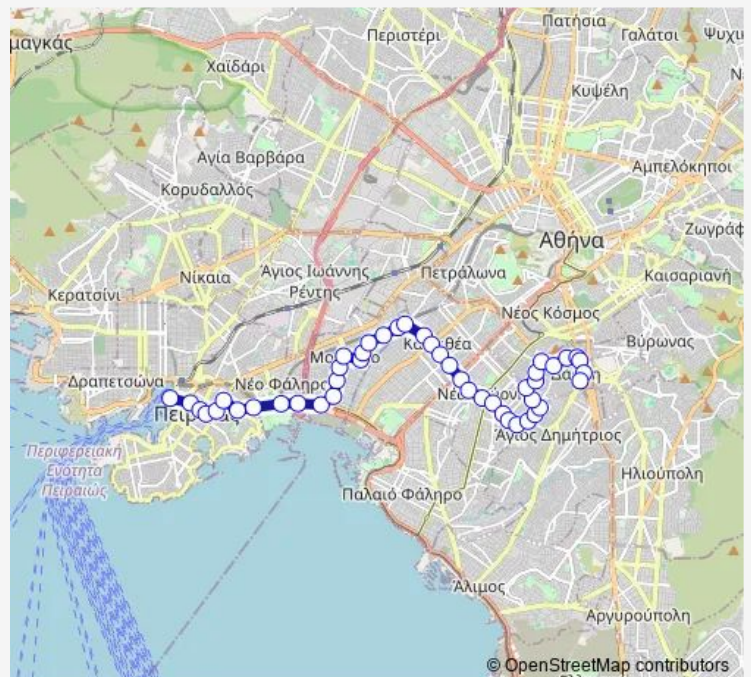

Saturday 05:00-23:45

Sunday 05:00-23:45

Route info

Direction: ΣΤ.Δαφνησ

Stops: 47

Trip Duration: 1 hour 0 min

Ο.Τ.Ε

Δεη