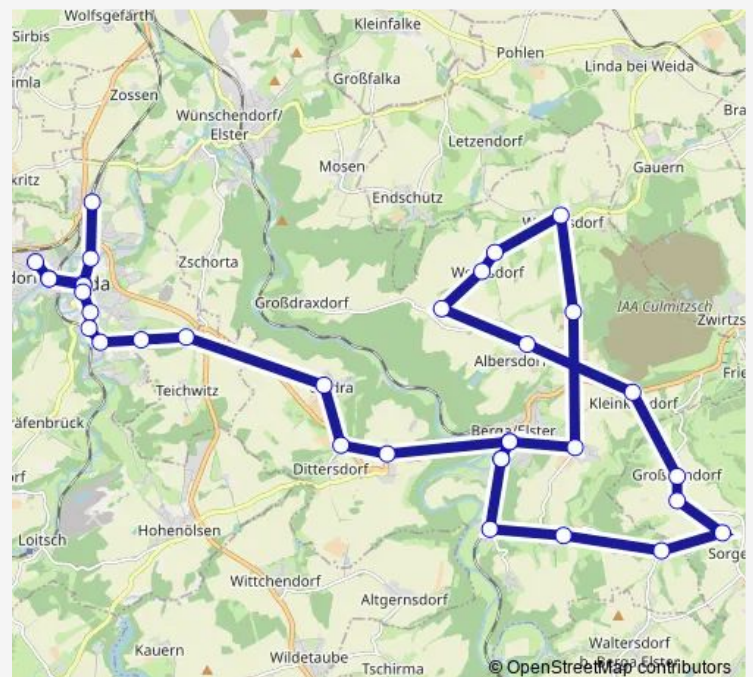

Berga / Elster, Schule

Markersdorf, Ort

Wolfersdorf (b. Berga / Elster), Putenfarm

Route schedule

Weida, Bahnhofsvorplatz — Berga / Elster, Bahnhof

Monday 09:05-17:04

Tuesday 09:05-17:04

Wednesday 09:05-17:04

Thursday 09:05-17:04

Friday 09:05-17:04

Saturday —

Sunday —

Route info

Direction: Weida, Bahnhofsvorplatz

Stops: 34

Trip Duration: 1 hour 21 min

218

Wolfersdorf (b. Berga / Elster), Ort

Wernsdorf (b. Berga / Elster), Unterdorf

Wernsdorf (b. Berga / Elster), Mitteldorf

Wernsdorf (b. Berga / Elster), Oberdorf

Abzweig Albersdorf

Kleinkundorf, B 175

Großkundorf, Feuerwehr

7 stops

[Open route schedule](#)

Berga / Elster, Bahnhof

Berga / Elster, Schule

Berga / Elster, Puschkinstraße

Zickra (b. Berga / Elster)

Abzweig Dittersdorf

Clodra, Ort