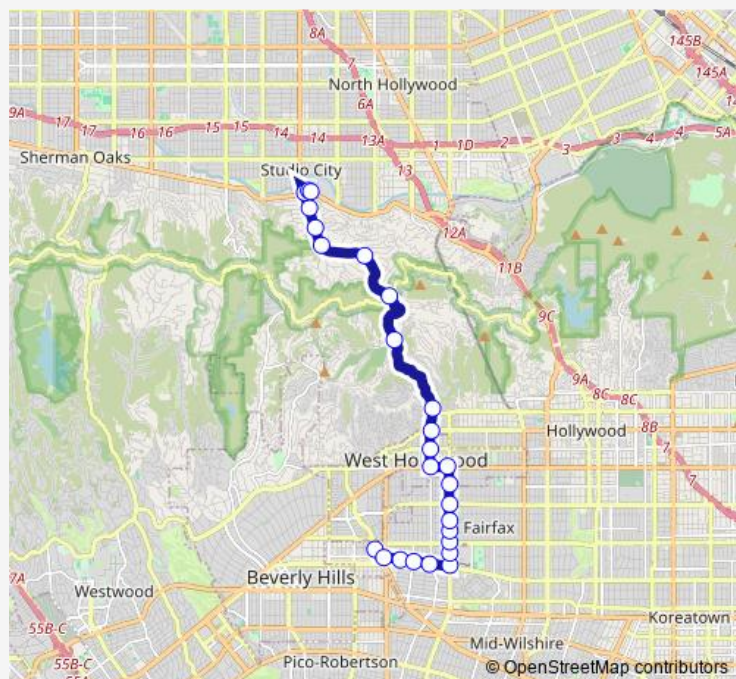

Thursday —

Friday —

Saturday —

Sunday 06:45-14:58

Route info

Direction: Laurel Canyon / Ventura

Stops: 28

Trip Duration: 0 hour 47 min

218 — Metro Local Line

Fairfax / 3rd

3rd / Crescent Heights

3rd / Sweetzer

3rd / Orlando

3rd / La Cienega

3rd / Sherbourne

San Vicente / Gracie Allen

Direction

San Vicente / Gracie Allen — Ventura PI / Ventura

26 stops

[Open route schedule](#)

San Vicente / Gracie Allen

3rd / La Cienega

3rd / Orlando

3rd / Sweetzer

Route info

Direction: Ventura PI / Ventura

Stops: 26

Trip Duration: 0 hour 42 min

218 Bus time schedules and route maps are available in an offline PDF at busmaps.com. Use the busmaps.com website to see live bus times, train schedule or subway schedule, and step-by-step directions for all public transit in Los Angeles