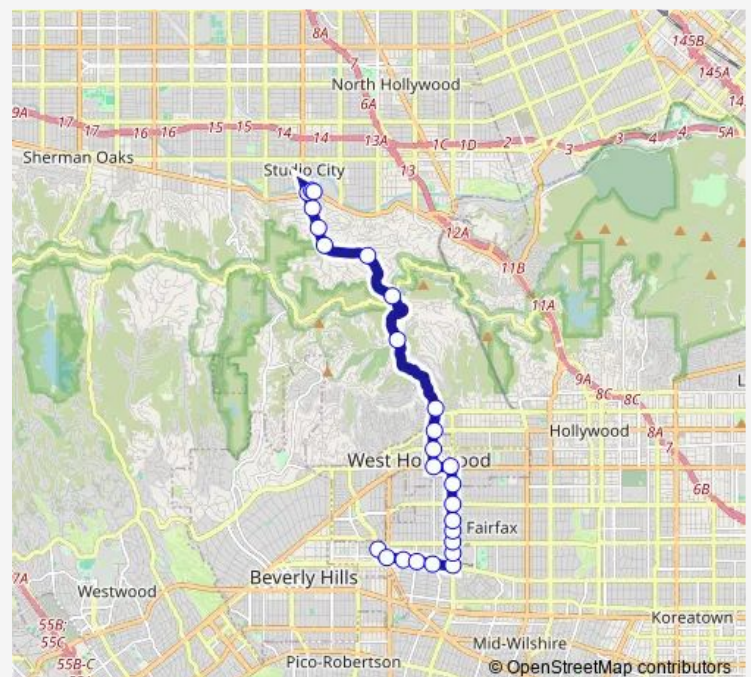

Thursday —

Friday —

Saturday —

Sunday 06:45-14:58

Route info

Direction: Laurel Canyon / Ventura

Stops: 28

Trip Duration: 0 hour 46 min

Route info

Direction: San Vicente / Gracie Allen

Stops: 26

Trip Duration: 0 hour 36 min

Direction

Ventura PI / Ventura — San Vicente / Gracie Allen

26 stops

[Open route schedule](#)

3rd / Sherbourne

Route schedule

Ventura PI / Ventura — San Vicente / Gracie Allen

Monday 05:56-21:36

Tuesday 05:56-21:36

Wednesday 05:56-21:36

Thursday 05:56-21:36

Friday 05:56-21:36

Saturday 05:56-21:36

Sunday 05:56-21:36

Route info

Direction: Ventura PI / Ventura

Stops: 26

Trip Duration: 0 hour 34 min

218 Bus time schedules and route maps are available in an offline PDF at busmaps.com. Use the busmaps.com website to see live bus times, train schedule or subway schedule, and step-by-step directions for all public transit in Los Angeles