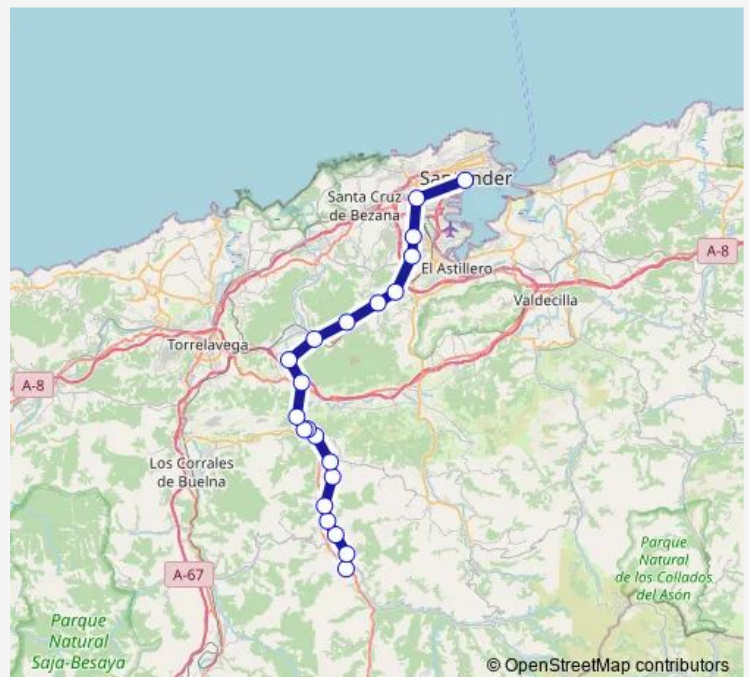

**Direction**

Ontaneda — Santander E.A.

21 stops

[Open route schedule](#)

Ontaneda

Vejoris

San Martin De Toranzo

Acereda

Saturday 09:00

Sunday —

Route info

Direction: Ontaneda

Stops: 21

Trip Duration: 0 hour 50 min

Alsa - Onta-Sder — Ontaneda-Santander Por Vejoris

Alsa - Onta-Sder Bus time schedules and route maps are available in an offline PDF at [busmaps.com](https://busmaps.com). Use the [busmaps.com](https://busmaps.com) website to see live bus times, train schedule or subway schedule, and step-by-step directions for all public transit in Santander