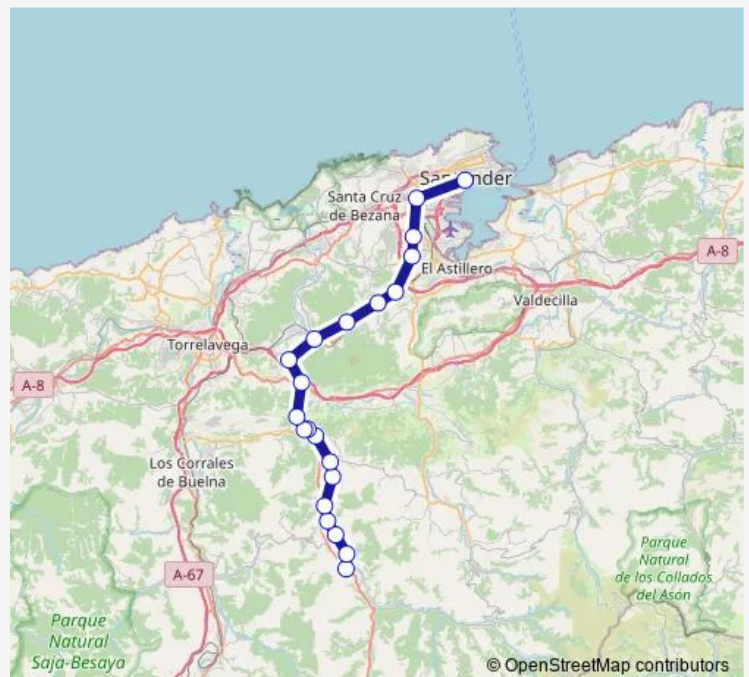

Direction

Ontaneda — Santander E.A.

21 stops

[Open route schedule](#)

Ontaneda

Vejoris

San Martin De Toranzo

Acereda

Saturday 09:00

Sunday —

Route info

Direction: Ontaneda

Stops: 21

Trip Duration: 0 hour 55 min

ALSA - Onta-Sder Bus time schedules and route maps are available in an offline PDF at busmaps.com. Use the busmaps.com website to see live bus times, train schedule or subway schedule, and step-by-step directions for all public transit in Santander