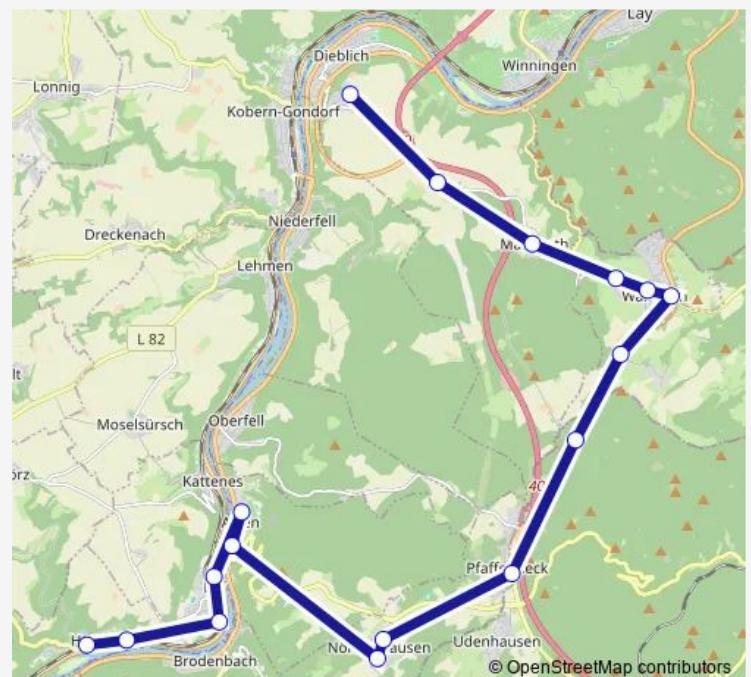

Direction

Hatzenport Bf — Dieblich Berg/Weiherplatz

17 stops

[Open route schedule](#)

Hatzenport Bf

Hatzenport Alte Schule

Löf Bf

Löf Alte Moselstraße

Tuesday 05:38-20:07

Wednesday 05:38-20:07

Thursday 05:38-20:07

Friday 05:38-20:07

Saturday —

Sunday —

Route info

Direction: Hatzenport Bf

Stops: 17

Trip Duration: 0 hour 49 min

Direction

Dieblich Berg/Weiherplatz — Hatzenport Bf

18 stops

[Open route schedule](#)

Dieblich Berg/Weiherplatz

Dieblich Bauhöfe

Route schedule

Dieblich Berg/Weiherplatz — Hatzenport Bf

Monday 06:52-20:57

Tuesday 06:52-20:57

Wednesday 06:52-20:57

Thursday 06:52-20:57

Friday 06:52-20:57

Saturday —