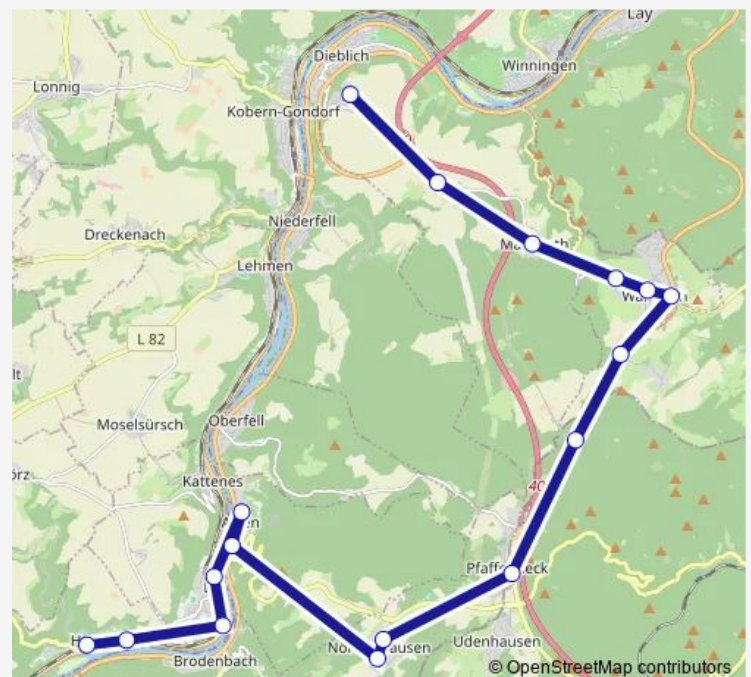

Direction

Hatzenport Bf — Dieblich Berg/Weiherplatz

17 stops

[Open route schedule](#)

Hatzenport Bf

Hatzenport Alte Schule

Löf Bf

Löf Alte Moselstraße

Tuesday 05:38-20:07

Wednesday 05:38-20:07

Thursday 05:38-20:07

Friday 05:38-20:07

Saturday —

Sunday —

Route info

Direction: Hatzenport Bf

Stops: 17

Trip Duration: 0 hour 49 min

Direction

Dieblich Berg/Weiherplatz — Hatzenport Bf

18 stops

[Open route schedule](#)

Dieblich Berg/Weiherplatz

Dieblich Bauhöfe

Route schedule

Dieblich Berg/Weiherplatz — Hatzenport Bf

Monday 06:52-20:57

Tuesday 06:52-20:57

Wednesday 06:52-20:57

Thursday 06:52-20:57

Friday 06:52-20:57

Saturday —