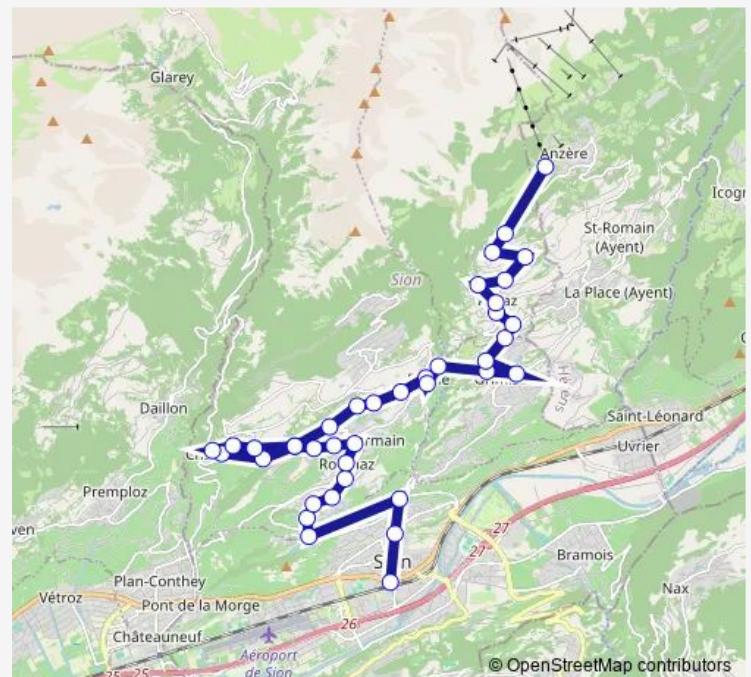

### Route schedule

Sion, poste/gare — Anzère, télécabine

Monday 23:40

Tuesday —

Wednesday —

Thursday —

Friday 23:40

Saturday 23:40

### Route info

Direction: Sion, poste/gare

Stops: 39

Trip Duration: 0 hour 59 min

■ 346 — B 346

BusMaps

Savièse, Monteiller village

Savièse, Déjane