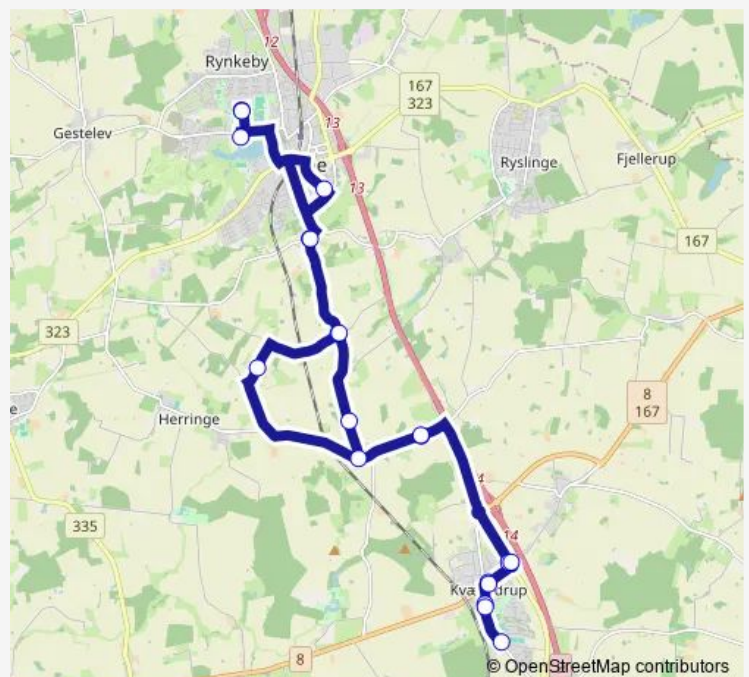

### Route schedule

Kværndrup Hallen (Faaborg Midtfyn) — Nordagerskolen (Faaborg Midtfyn)

Monday 07:33

Tuesday 07:33

Wednesday 07:33

Thursday 07:33

Friday 07:33

Saturday —

### Route info

Direction: Kværndrup Hallen (Faaborg Midtfyn)

Stops: 11

Trip Duration: 0 hour 30 min

**Direction**

Kværndrup Hallen (Faaborg Midtfyn) — Nordagerskolen (Faaborg Midtfyn)

12 stops

[Open route schedule](#)