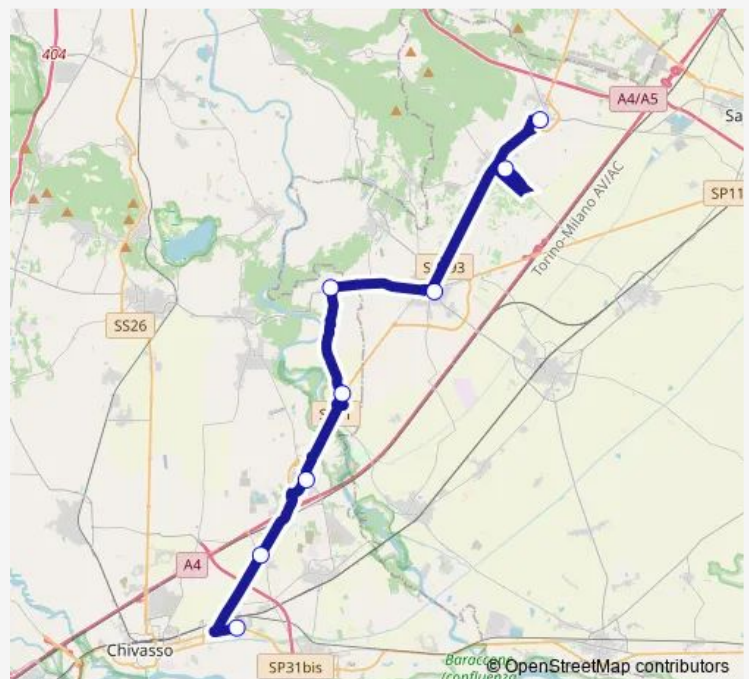

CHIVASSO - CASTELROSSO - VIA CASALE - CHIESA

Route scheduleALICE CASTELLO - CHIESA SAN SEBASTIANO —
CHIVASSO - CASTELROSSO - VIA CASALE - CHIESA

Monday	07:45
Tuesday	07:45
Wednesday	07:45
Thursday	07:45
Friday	07:45
Saturday	—
Sunday	—

Route infoDirection: ALICE CASTELLO - CHIESA SAN SEBAS-
TIANO

Stops: 8

Trip Duration: 0 hour 42 min

Direction

CASTELROSSO - PIAZZA DELLA CHIESA — ALICE CASTELLO - CHIESA SAN SEBASTIANO

8 stops

[Open route schedule](#)