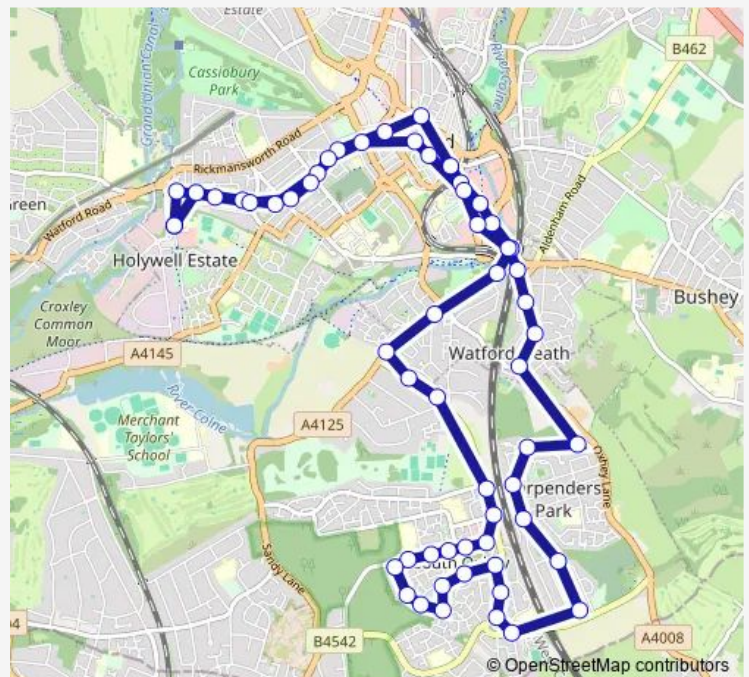

Hagden Lane

Queens Avenue

Harwoods Road

Durban Road

Exchange Road

Beechen Grove

Water Lane

Watford High Street Railway Station

Hayling Road

Carpenders Park Railway Station

Seacroft Gardens

Route schedule

Morrisons — Morrisons

Monday 07:35-15:40

Tuesday 07:35-15:40

Wednesday 07:35-15:40

Thursday 07:35-15:40

Friday 07:35-15:40

Saturday 07:50-15:40

Sunday —

Route info

Direction: Morrisons

Stops: 58

Trip Duration: 0 hour 57 min

Thursday 17:37

Friday 17:37

Saturday 17:37

Sunday —

Route info

Direction: High Street

Stops: 44

Trip Duration: 0 hour 38 min