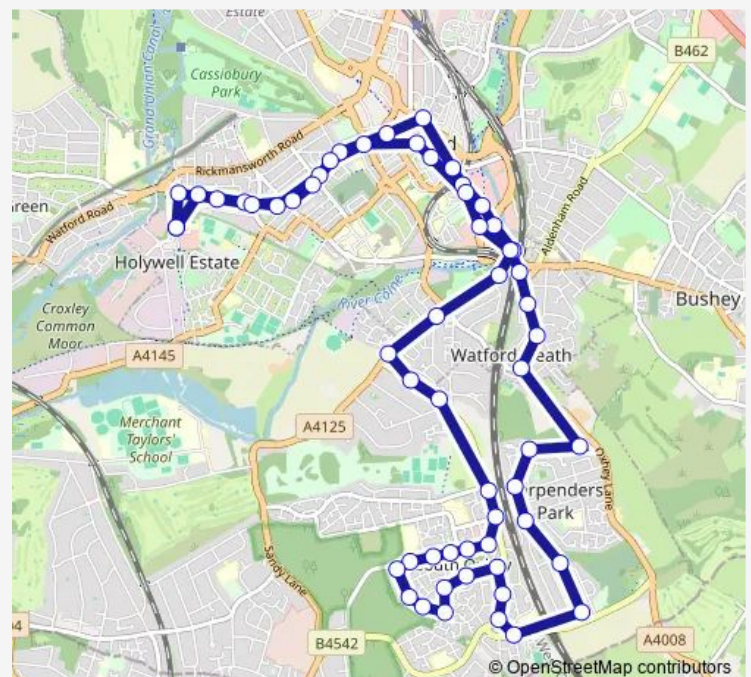

Hagden Lane

Queens Avenue

Harwoods Road

Durban Road

Exchange Road

Beechen Grove

Water Lane

Watford High Street Railway Station

Hayling Road

Carpenders Park Railway Station

Seacroft Gardens

Route schedule

Morrisons — Morrisons

Monday 07:35-15:40

Tuesday 07:35-15:40

Wednesday 07:35-15:40

Thursday 07:35-15:40

Friday 07:35-15:40

Saturday 07:50-15:40

Sunday —

Route info

Direction: Morrisons

Stops: 58

Trip Duration: 0 hour 57 min

Thursday 17:37

Friday 17:37

Saturday 17:37

Sunday —

Route info

Direction: High Street

Stops: 44

Trip Duration: 0 hour 49 min