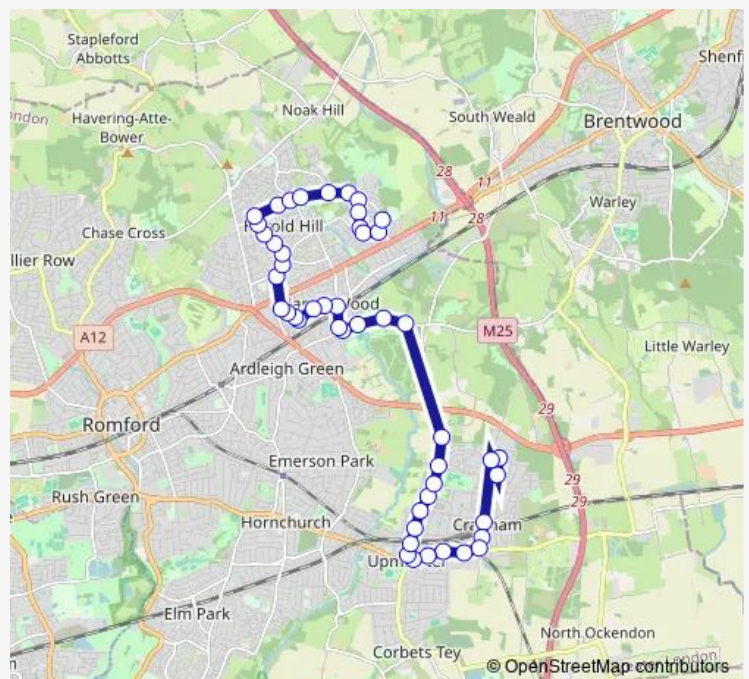

Harold Wood Station

### Route schedule

Dagnam Park Square — Lexington Way

Monday 05:21-23:30

Tuesday 05:21-23:30

Wednesday 05:21-23:30

Thursday 05:21-23:30

Friday 05:21-23:30

Saturday 05:21-23:30

### Route info

Direction: Dagnam Park Square

Stops: 40

Trip Duration: 0 hour 44 min

346 — Harold Hill, Dagnam Park Square - Gallows Corner - Kings Park - Harold Wood - Upminster Park...

St Peter's Church (RM3)

## Route schedule

Lexington Way — Dagnam Park Square

Monday 00:00-23:40

Tuesday 00:00-23:40

Wednesday 00:00-23:40

Thursday 00:00-23:40

Friday 00:00-23:40

Saturday 00:00-23:40