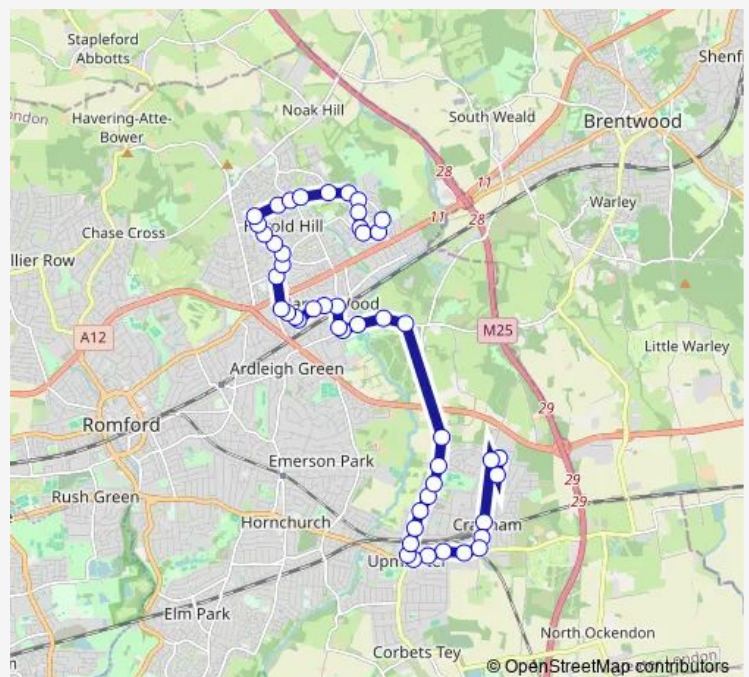

Lister Avenue

Sallow Road

Huntingdon Drive

Wessex Lane

Harold Wood Station

Route schedule

Dagnam Park Square — Lexington Way

Monday 05:21-23:30

Tuesday 05:21-23:30

Wednesday 05:21-23:30

Thursday 05:21-23:30

Friday 05:21-23:30

Saturday 05:21-23:30

Sunday 05:21-23:30

Route info

Direction: Dagnam Park Square

Stops: 40

Trip Duration: 0 hour 45 min

346 — Harold Hill, Dagnam Park Square - Gallows Corner - Kings Park - Harold Wood - Upminster Park...

St Peter's Church (RM3)

Harold Wood Neighbourhood Centre

Cockabourne Bridge

Tuesday 00:00-23:40

Wednesday 00:00-23:40

Thursday 00:00-23:40

Friday 00:00-23:40

Saturday 00:00-23:40

Sunday 00:00-23:40

Route info

Direction: Lexington Way