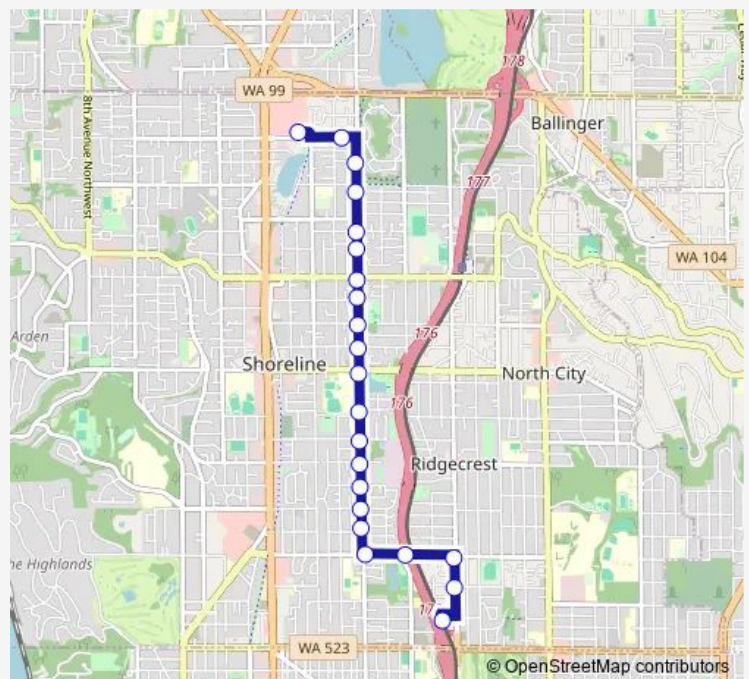

### Direction

Aurora Village Transit Center - Bay 1 — Shoreline South/148th Station - Bay 2

22 stops

[Open route schedule](#)

Aurora Village Transit Center - Bay 1

N 200th St & Burke Ave N

Meridian Ave N & N 198th St

5th Ave NE & NE 155th St

5th Ave NE & NE 152nd St

### Route schedule

Aurora Village Transit Center - Bay 1 — Shoreline South/148th Station - Bay 2

Monday 05:53-22:54

Tuesday 05:53-22:54

Wednesday —

Thursday 05:53-22:54

Friday 05:53-22:54

Saturday 05:52-22:56

### Route info

Direction: Aurora Village Transit Center - Bay 1

Stops: 22

Trip Duration: 0 hour 11 min