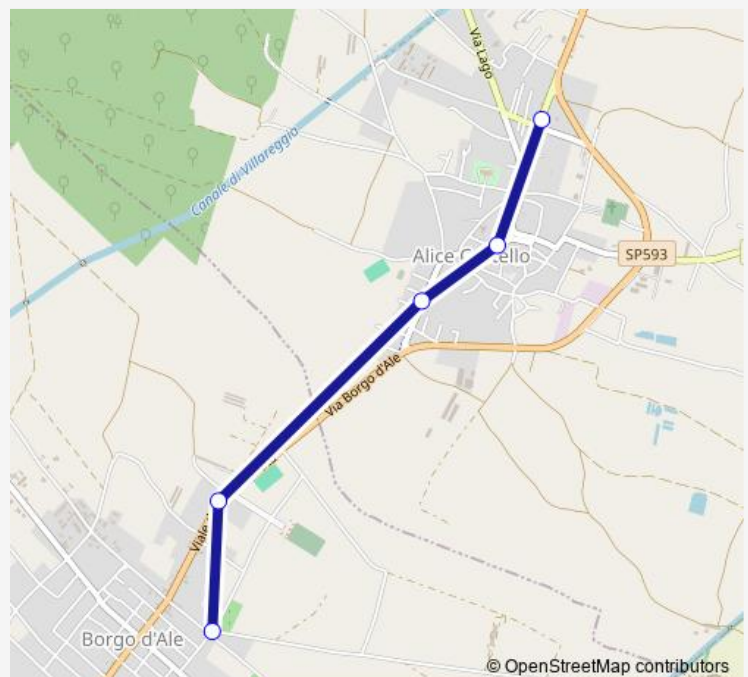

Bus 346 Alice C.-Cigliano-Villareggia-Rondissone -Castelrosso

[Go to website](#)**Direction**Alice Castello S.Sebastiano V.Cavaglia' — Borgo D'ALE
VIA Arbuscello Scuola Media

5 stops

[Open route schedule](#)

Alice Castello S.Sebastiano V.Cavaglia'

Alice Castello Piazza Ballario

Alice Castello VIA Borgo D'ALE/Tiziano

Borgo D'ALE VIA Della Consolata Confez.

Borgo D'ALE VIA Arbuscello Scuola Media

Route scheduleAlice Castello S.Sebastiano V.Cavaglia' — Borgo D'ALE
VIA Arbuscello Scuola Media

Monday	07:45
Tuesday	07:45
Wednesday	07:45
Thursday	07:45
Friday	07:45
Saturday	—
Sunday	—

Route info

Direction: Alice Castello S.Sebastiano V.Cavaglia'

Stops: 5

Trip Duration: 0 hour 5 min

346 Bus time schedules and route maps are available in an offline PDF at busmaps.com. Use the busmaps.com website to see live bus times, train schedule or subway schedule, and step-by-step directions for all public transit in Alice Castello