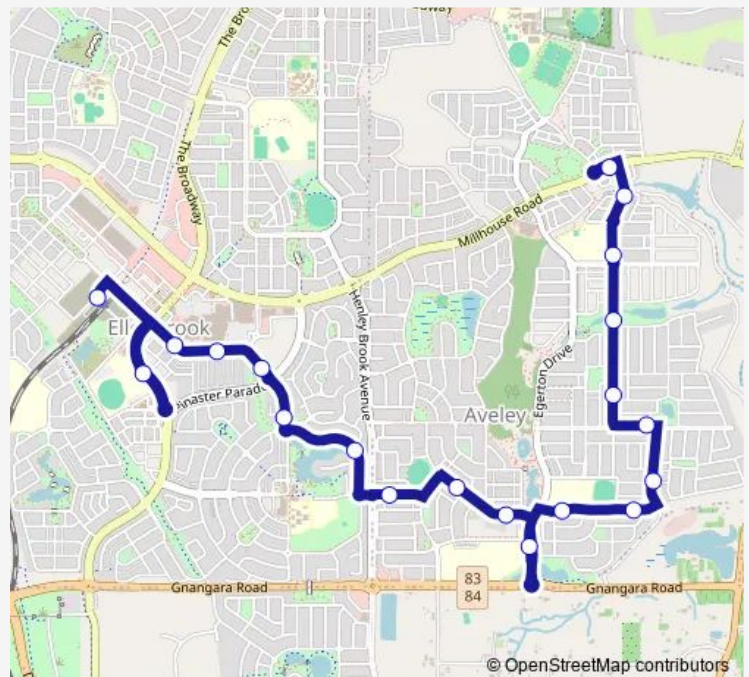

Main St After Tome Wy

Ellenbrook Stn Stand 12

### Route schedule

Millhouse Rd After Vidalia Dr — Ellenbrook Stn Stand 12

Monday 04:54-18:58

Tuesday 04:54-18:58

Wednesday 04:54-18:58

Thursday 04:54-18:58

Friday 04:54-18:58

Saturday 06:55-18:56

### Route info

Direction: Millhouse Rd After Vidalia Dr

Stops: 20

Trip Duration: 0 hour 27 min

**Direction**

Ellenbrook Stn Stand 6 — Millhouse Rd After Vidalia Dr

20 stops

[Open route schedule](#)

Windermere Bvd After Rivington Ent

Hancock Av Before Drift Lane

Hancock Av After Aqualate Av

Hancock Av After Bomere Ch

Vidalia Dr After Durleigh Rd

Millhouse Rd After Vidalia Dr