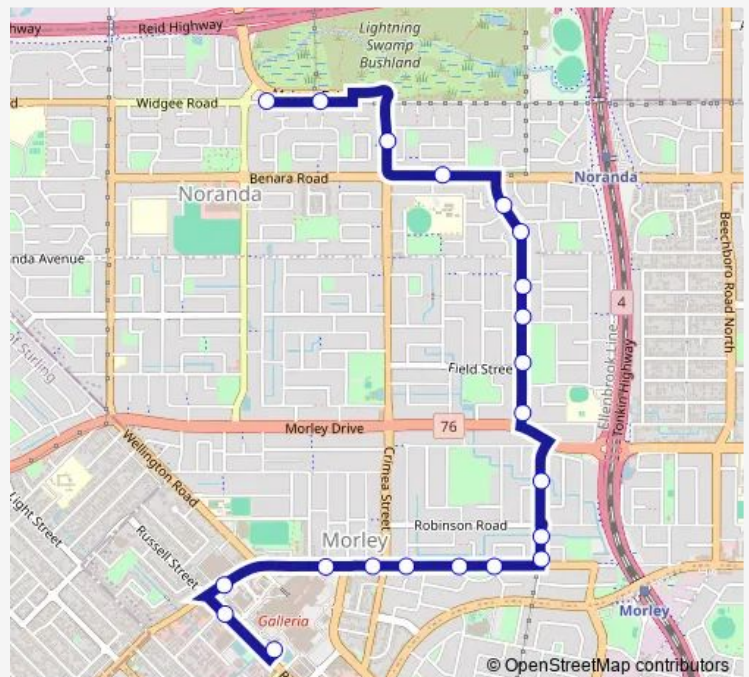

Bath Rd Before Walter Rd

Walter Rd After Bath Rd

Walter Rd Before Silverwood St

Walter Rd After Silverwood St

Walter Rd After Crimea St

Walter Rd After Collier Rd

Walter Rd After Progress St

Russell St After Boag Rd

Morley Bus Stn Stand 4

Route schedule

Widgee Rd After Mcgilvray Av — Morley Bus Stn Stand 4

Monday 06:09-17:47

Tuesday 06:09-17:47

Wednesday 06:09-17:47

Thursday 06:09-17:47

Friday 06:09-17:47

Saturday 07:14-19:00

Sunday 08:12-17:12

Route info

Direction: Widgee Rd After Mcgilvray Av

Stops: 21

Trip Duration: 0 hour 16 min

Direction

Morley Bus Stn Stand 16 — Widgee Rd After Mcgilvray Av

20 stops

[Open route schedule](#)

Morley Bus Stn Stand 16

Walter Rd After Russell St

Walter Rd After Wheeler St

Walter Rd Before Bourne St

Walter Rd After Crimea St

Walter Rd Before Tilford Pl