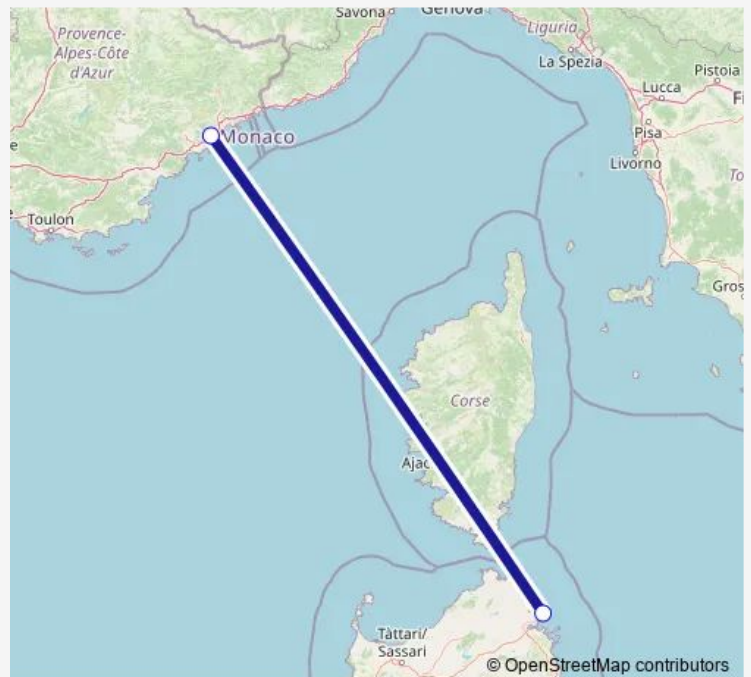

Ferry ITGAI-FRNCE Golfo Aranci - Nizza

[Go to website](#)

Direction

Porto di Golfo Aranci — Porto di Nice

2 stops

[Open route schedule](#)

Porto di Golfo Aranci

Porto di Nice

Route schedule

Porto di Golfo Aranci — Porto di Nice

| | |
|-----------|-------|
| Monday | — |
| Tuesday | — |
| Wednesday | — |
| Thursday | — |
| Friday | 07:30 |
| Saturday | — |
| Sunday | — |

Route info

Direction: Porto di Golfo Aranci

Stops: 2

Trip Duration: 16 hour 0 min

■ ITGAI-FRNCE — Golfo Aranci - Nizza

ITGAI-FRNCE Ferry time schedules and route maps are available in an offline PDF at busmaps.com. Use the busmaps.com website to see live bus times, train schedule or subway schedule, and step-by-step directions for all public transit in Golfo Aranci