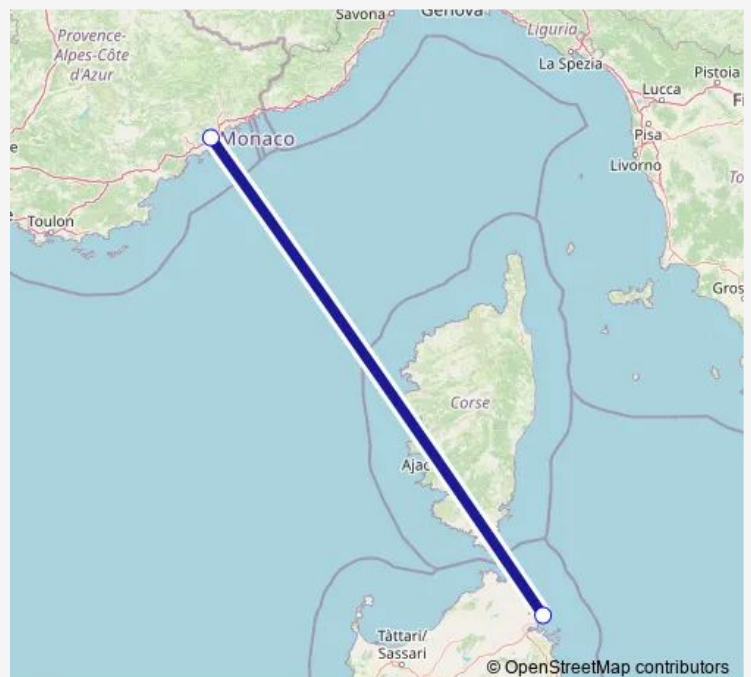

Ferry Itgai-Frnce Golfo Aranci - Nizza

[Go to website](#)

Direction

Porto di Golfo Aranci — Porto di Nice

2 stops

[Open route schedule](#)

Porto di Golfo Aranci

Porto di Nice

Route schedule

Porto di Golfo Aranci — Porto di Nice

| | |
|-----------|-------|
| Monday | — |
| Tuesday | — |
| Wednesday | — |
| Thursday | — |
| Friday | 07:30 |
| Saturday | — |
| Sunday | — |

Route info

Direction: Porto di Golfo Aranci

Stops: 2

Trip Duration: 16 hour 0 min

■ Itgai-Frnce — Golfo Aranci - Nizza

Ilgai-Frnce Ferry time schedules and route maps are available in an offline PDF at busmaps.com. Use the busmaps.com website to see live bus times, train schedule or subway schedule, and step-by-step directions for all public transit in Golfo Aranci