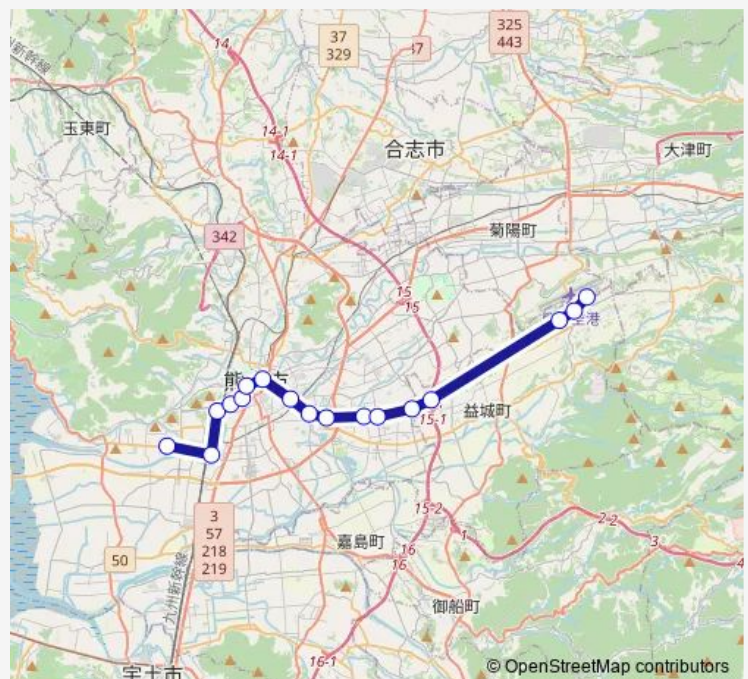

西部車庫 — 阿蘇くまもと空港

Monday 05:20-15:12

Tuesday 05:20-15:12

Wednesday 05:20-15:12

Thursday 05:20-15:12

Friday 05:20-15:12

Saturday 05:20-15:12

Sunday 05:20-15:12

Route info

Direction: 西部車庫

Stops: 17

Trip Duration: 1 hour 8 min

■ AP-3 : 熊本駅・西部車庫→県庁→グランメッセ→阿蘇くまもと空港

Bus time schedules and route maps are available in an offline PDF at busmaps.com. Use the busmaps.com website to see live bus times, train schedule or subway schedule, and step-by-step directions for all public transit in Kumamoto