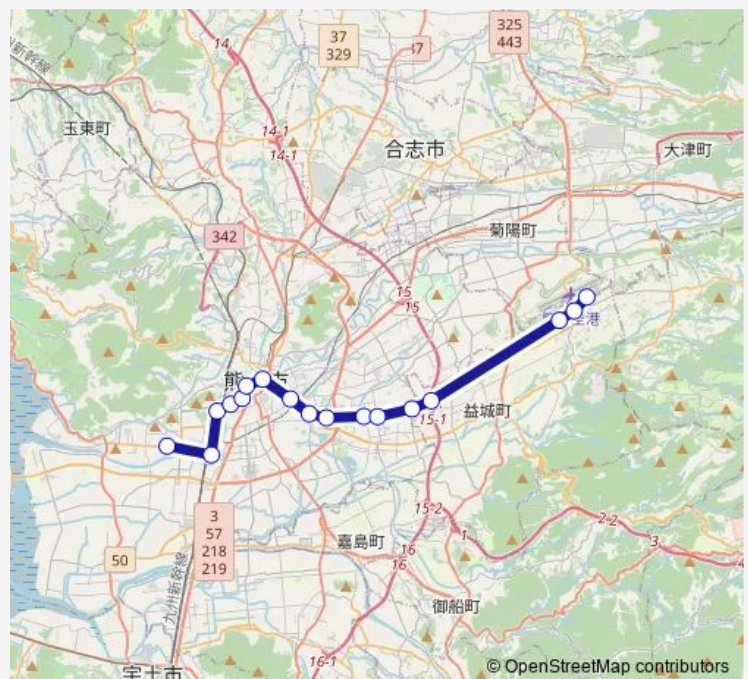

Bus AP-3 : 熊本駅・西部車庫→県庁→グランメッセ→阿蘇くまもと空港

[Go to website](#)

Direction

西部車庫 — 阿蘇くまもと空港

17 stops

[Open route schedule](#)

西部車庫

蓮台寺

熊本駅前

熊本全日空ホテルニュースカイ前 (特急)

河原町 (熊本 市道)

桜町バスターミナル

通町筋

味噌天神 (電車通り)

水前寺公園前 (電車通り)

熊本県庁前

自衛隊前

東町中央

益城インター口

グランメッセ前

テクノ団地入口

テクノリサーチパーク入口 (空港)

阿蘇くまもと空港

Route schedule

西部車庫 — 阿蘇くまもと空港

Monday 05:20-15:12

Tuesday 05:20-15:12

Wednesday 05:20-15:12

Thursday 05:20-15:12

Friday 05:20-15:12

Saturday 05:20-15:12

Sunday 05:20-15:12

Route info

Direction: 西部車庫

Stops: 17

Trip Duration: 1 hour 10 min

■ AP-3 : 熊本駅・西部車庫→県庁→グランメッセ→阿蘇くまもと空港