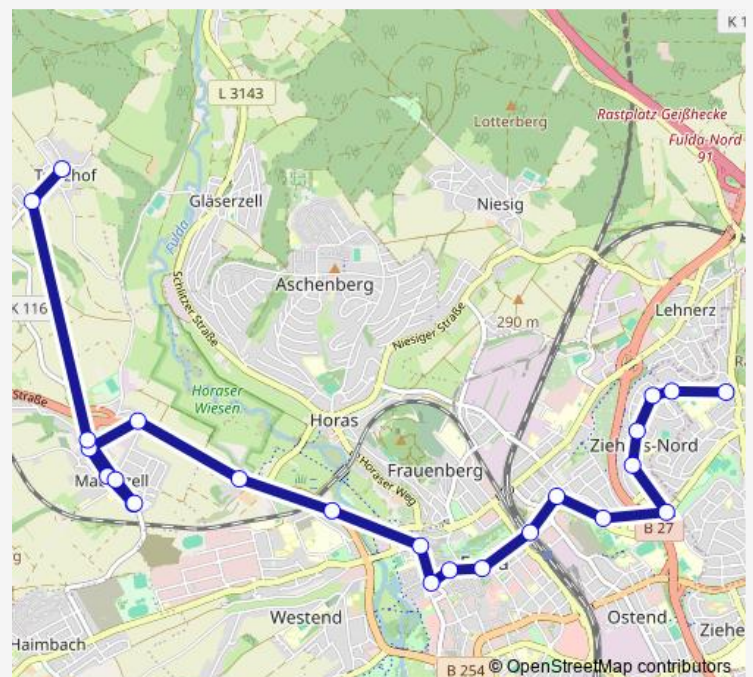

Direction

Petersberg Konrad-Adenauer-Schule — Fulda-Maberzell Am Trätzberg

24 stops

[Open route schedule](#)

Petersberg Konrad-Adenauer-Schule

Petersberg Berufsbildungszentrum

Fulda Von-Galen-Straße

Fulda Wirmerstraße

Saturday —

Sunday —

Route info

Direction: Petersberg Konrad-Adenauer-Schule

Stops: 24

Trip Duration: 0 hour 31 min

V57

Fulda-Maberzell Nikolaus-Seng-Straße

Fulda-Maberzell Am Weiher

Fulda-Maberzell Am Trätzberg

V57 Tram time schedules and route maps are available in an offline PDF at busmaps.com. Use the busmaps.com website to see live bus times, train schedule or subway schedule, and step-by-step directions for all public transit in Fulda