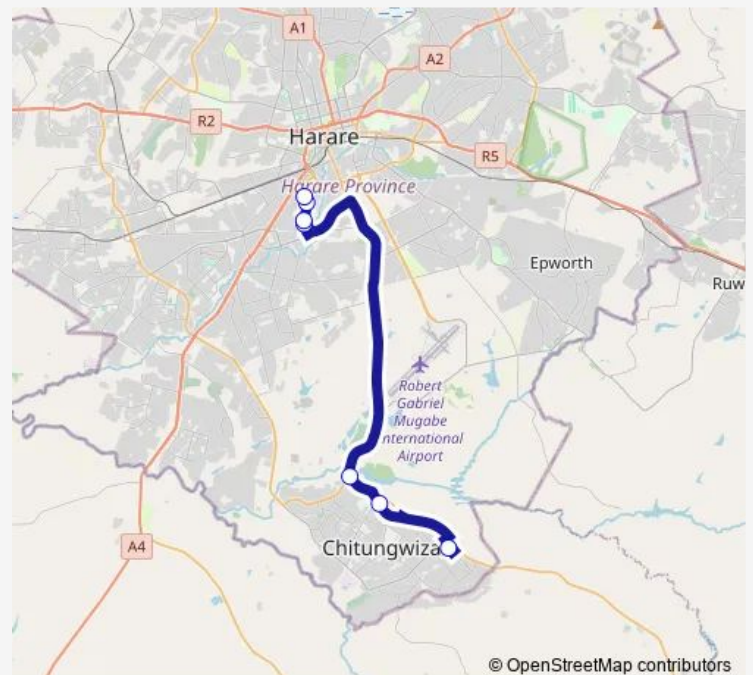

Communal Taxi Service Makoni Hub to Mbare Rank

[Go to website](#)

Direction

Makoni Rank — Mbare Hub

7 stops

[Open route schedule](#)

Makoni Rank

Chikwanha Hub

St Mary's Police

Corner Chatima Road and Ardbennie Road

Corner Can. Chipunza Street and Ardbennie Road

Corner 5th Avenue and Ardbennie Road

Mbare Hub

Route schedule

Makoni Rank — Mbare Hub

Monday 10:32

Tuesday 10:32

Wednesday 10:32

Thursday 10:32

Friday 10:32

Saturday 10:32

Sunday 10:32

Route info

Direction: Makoni Rank

Stops: 7

Trip Duration: 0 hour 38 min

© OpenStreetMap contributors

Makoni Hub to Mbare Rank

BusMaps