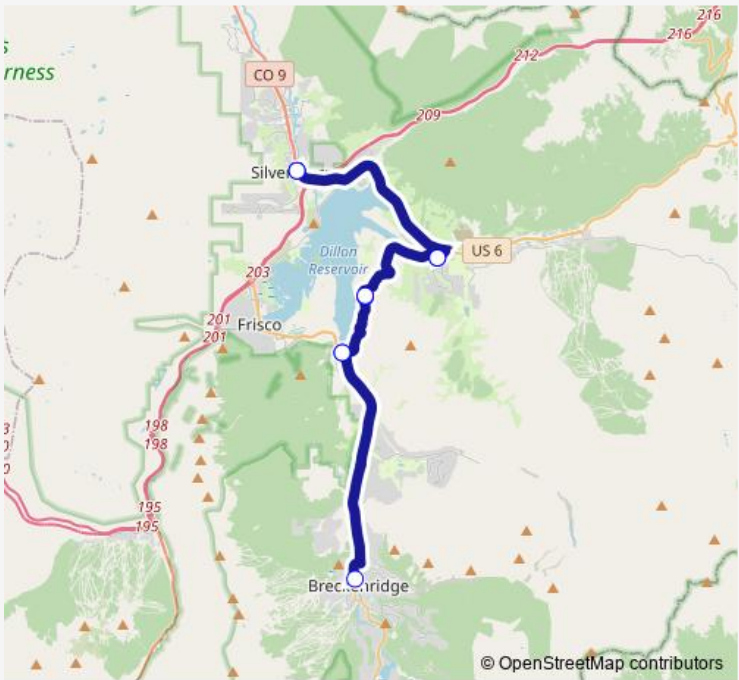

Direction
Silverthorne Station — Silverthorne Station
9 stops
[Open route schedule](#)

- Silverthorne Station
- Summit Cove
- Sapphire Pt (Wb)
- High School Roundabout
- Breckenridge Station
- High School Roundabout
- Sapphire Pt (Eb)
- Summit Cove
- Silverthorne Station

Route schedule
Silverthorne Station — Silverthorne Station

Monday	06:15-16:15
Tuesday	06:15-16:15
Wednesday	06:15-16:15
Thursday	06:15-16:15
Friday	06:15-16:15
Saturday	06:15-16:15
Sunday	06:15-16:15

Route info
Direction: Silverthorne Station
Stops: 9
Trip Duration: 1 hour 24 min

Direction

Frisco Transfer Center — Frisco Transfer Center

13 stops

[Open route schedule](#)

Frisco Transfer Center

High School Roundabout

Sapphire Pt (Eb)

Summit Cove

Keystone Lodge

River Run

Arapahoe Basin

River Run

Sunrise

Summit Cove

Sapphire Pt (Wb)

High School Roundabout