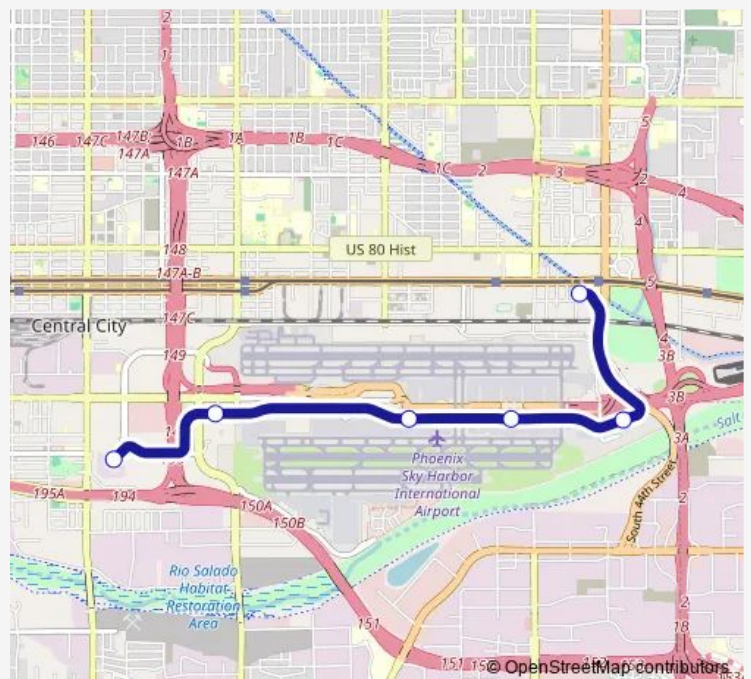

### Direction

Rental Car Center Station — 44th St Station

6 stops

[Open route schedule](#)

Rental Car Center Station

24th St Station

Terminal 3 Station

Terminal 4 Station

East Economy Station

44th St Station

### Route schedule

Rental Car Center Station — 44th St Station

Monday 05:00

Tuesday 05:00

Wednesday 05:00

Thursday 05:00

Friday 05:00

Saturday 05:00

### Route info

Direction: Rental Car Center Station

Stops: 6

Trip Duration: 0 hour 13 min

■ SKYT — PHX Sky Train

**Direction**

44th St Station — Rental Car Center Station

6 stops