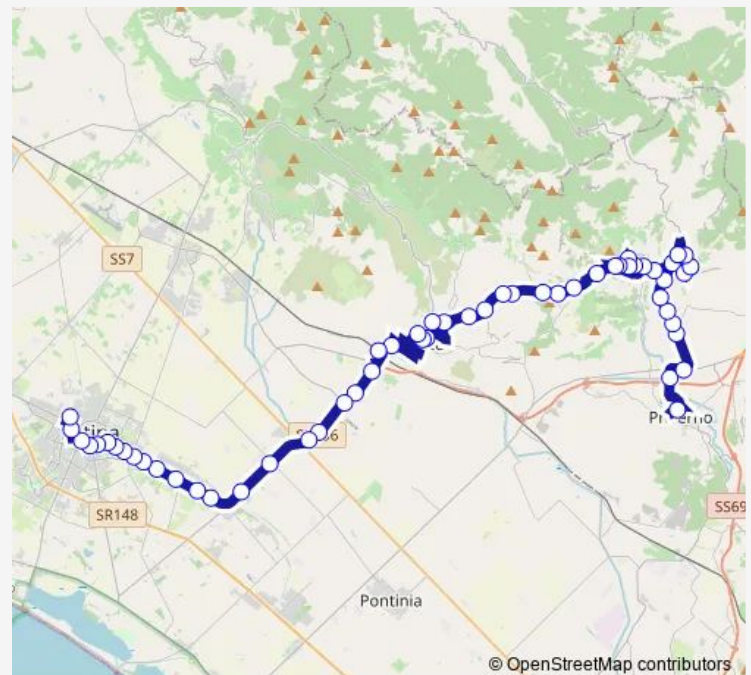

Monday 13:45

Tuesday 13:45

Wednesday 13:45

Thursday 13:45

Friday 13:45

Saturday 13:45

Sunday —

Route info

Direction: Priverno | Terminal Bus | Ist. Superiore T. Rossi
f3429

Stops: 59

Trip Duration: 1 hour 33 min

Priverno - Latina # Lt809d

Roccagorga | Via Colombo # f3370

Roccagorga | Via Borgo Madonna # f3371

Roccagorga | Via Fontanella Via Boschetto # f3396