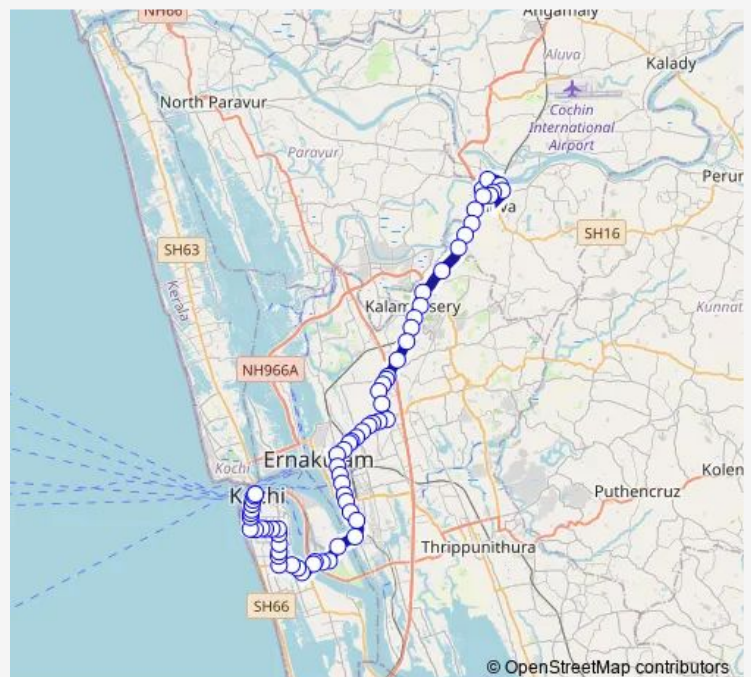

Route schedule

Aluva — Fort Kochi Stand

| | |
|-----------|-------|
| Monday | 06:00 |
| Tuesday | 06:00 |
| Wednesday | 06:00 |
| Thursday | 06:00 |
| Friday | 06:00 |
| Saturday | 06:00 |
| Sunday | 06:00 |

Route info

Direction: Aluva

Stops: 67

Trip Duration: 1 hour 39 min

Aluva ↔ Fort Kochi via Padma

Changampuzha Park

Mamangalam

Palarivattom

Sunday 06:00

Route info

Direction: Fort Kochi Stand

Stops: 74

Trip Duration: 1 hour 41 min

Naval Base

Thevara Junction

Thevara

Zeenath Junction

Old Railway

Aluva Ksrtc

Government Hospital

Karothukuzhi

Aluva

Bus time schedules and route maps are available in an offline PDF at busmaps.com. Use the busmaps.com website to see live bus times, train schedule or subway schedule, and step-by-step directions for all public transit in Kanayannur