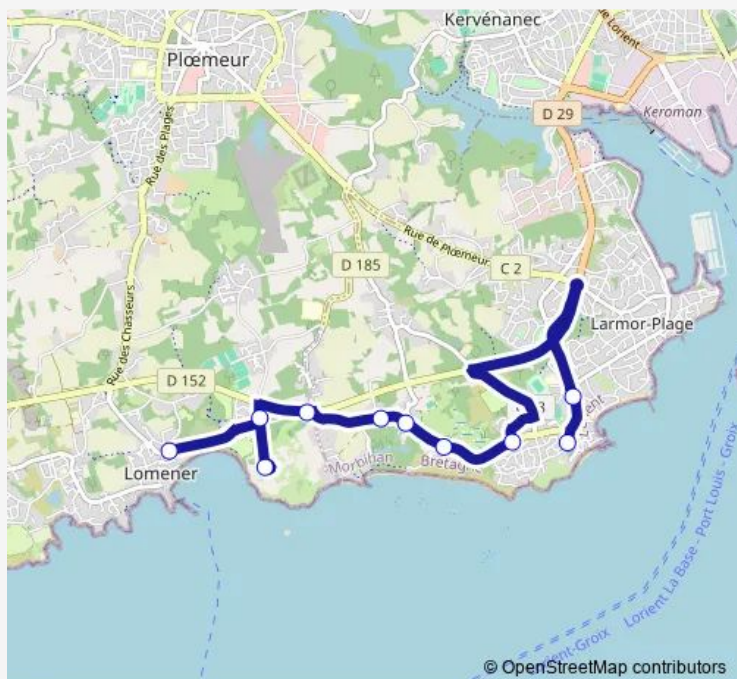

Kerpape

Kerpape Plage

Parc Océanique

Les Prés

Kerguélen

Roseaux

Le Menez

Centre (arrêt provisoire)

Stops: 10

Trip Duration: 0 hour 18 min

T4A — T4 A - Ploemeur PEN Palud - Larmor Plage Centre

T4a Bus time schedules and route maps are available in an offline PDF at busmaps.com. Use the busmaps.com website to see live bus times, train schedule or subway schedule, and step-by-step directions for all public transit in Lorient