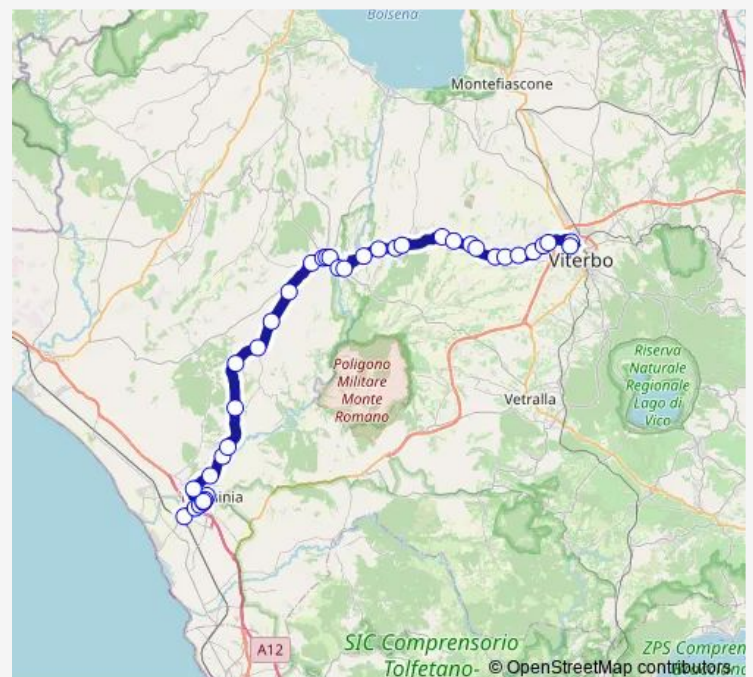

Tuscania | Via Tarquinia Via Verona # f468

Tuscania Rio Frecciaro # f7896

### Route schedule

Tarquinia | Via Sanzio (liss) # f749 — Viterbo | Riello # f641

Monday —

Tuesday —

Wednesday —

Thursday —

Friday 16:05

Saturday —

### Route info

Direction: Tarquinia | Via Sanzio (liss) # f749

Stops: 39

Trip Duration: 1 hour 4 min

Tarquinia - Viterbo # Mc762a

Tuscania | Ponte Marta # f558

Tuscania | Via Tuscanese Via Vetrallese # f625