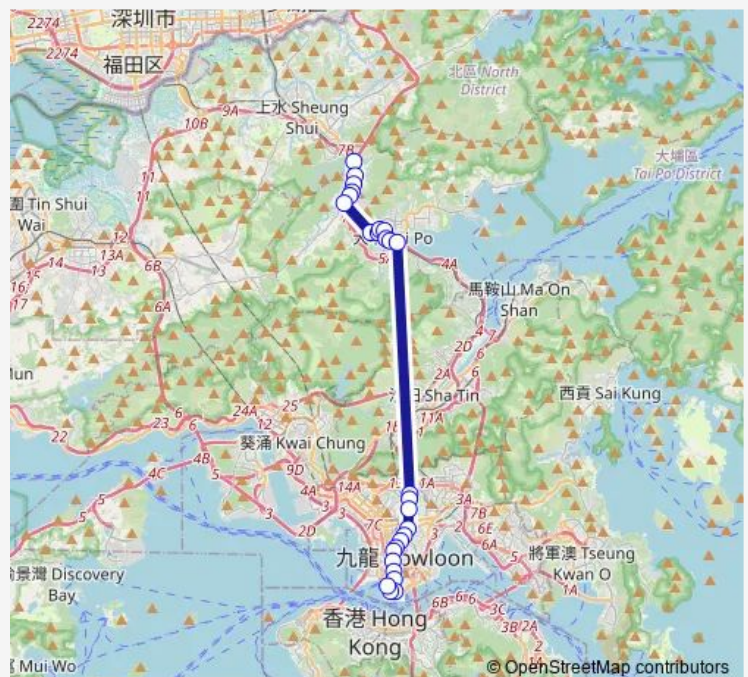

Route schedule

[Kmb] KAU Lung Hang — [Kmb] Canton Road

Monday 07:15-07:45

Tuesday 07:15-07:45

Wednesday 07:15-07:45

Thursday 07:15-07:45

Friday 07:15-07:45

Saturday —

Sunday —

Route info

Direction: [Kmb] KAU Lung Hang

Stops: 27

Trip Duration: 1 hour 23 min

271p — KAU Lung Hang - Tsim SHA Tsui (Canton Road) BusMaps

[Ctb] Kowloon Tong Station, Waterloo Road|[Kmb+Ctb] Kowloon Tong Station/
Kowloon Tong Station, Waterloo Road|[Kmb] Kowloon Tong Station