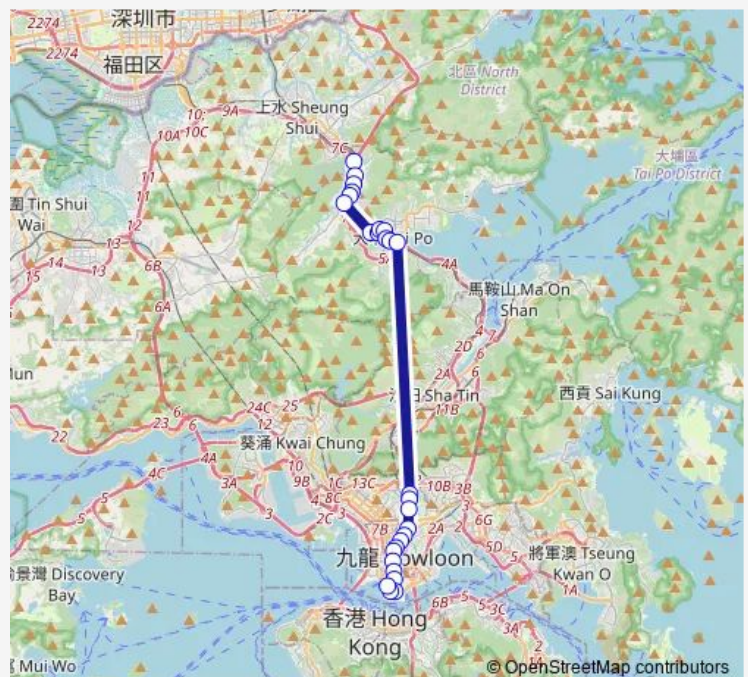

### Route schedule

[Kmb] KAU Lung Hang — [Kmb] Canton Road

Monday 07:15-07:45

Tuesday 07:15-07:45

Wednesday 07:15-07:45

Thursday 07:15-07:45

Friday 07:15-07:45

Saturday —

### Route info

Direction: [Kmb] KAU Lung Hang

Stops: 27

Trip Duration: 1 hour 30 min

271P — KAU Lung Hang - Tsim SHA Tsui (Canton Road) BusMaps

[Ctb] Kowloon Tong Station, Waterloo Road[[Kmb+Ctb] Kowloon Tong Station/<Br>Kowloon Tong Station, Waterloo Road[[Kmb] Kowloon Tong Station