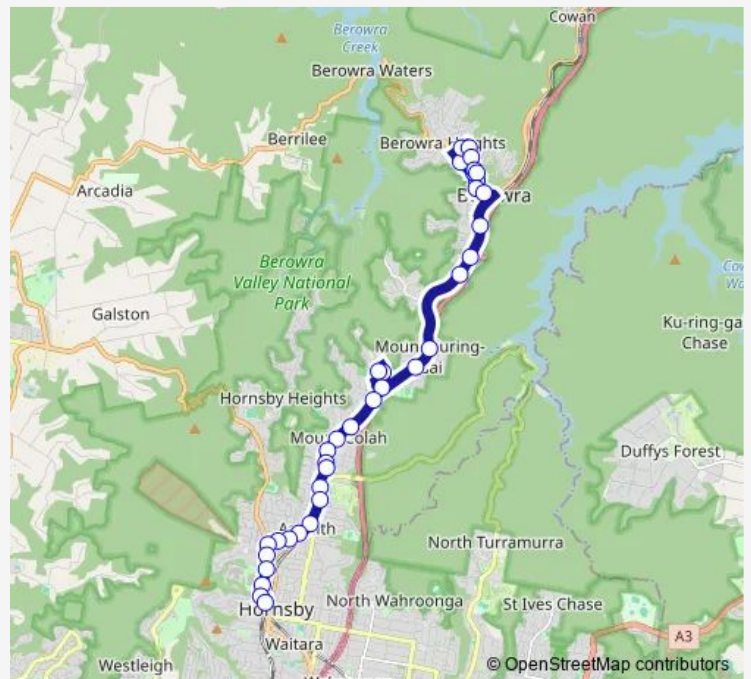

School Bus 9013 Berowra Chrtian Community PS to Hornsby Station via Berowra Heights Oval

[Go to website](#)

Direction

Berowra Christian School, Berowra Waters Rd — Hornsby Station, Stand E

36 stops

[Open route schedule](#)

- Berowra Christian School, Berowra Waters Rd
- Berowra Waters Rd Opp Berowra Public School
- Berowra Waters Rd At Arcadia Cres
- St Bernard's Catholic Primary School, Warrina St
- Berowra Pre-School Centre, Hillcrest Rd
- Hillcrest Rd At Rosslyn St
- Berowra Public School, Hillcrest Rd
- Berowra Public School, Berowra Waters Rd
- St Mark's Anglican Church, Berowra Waters Rd
- Berowra Park, Berowra Waters Rd
- Pacific Hwy Opp 935
- Pacific Hwy Opp Foster Way
- Pacific Hwy Opp Ledora Water Gardens
- Mount Kuring-gai Station, Pacific Hwy
- Pacific Hwy Opp Alicia Rd
- Excelsior Rd Opp Sue Pl
- Lancelot St Opp Foxglove Oval
- Foxglove Rd Before Pacific Hwy
- Pacific Hwy Opp Hunt Reserve
- Pacific Hwy Opp Playfair Rd

Route schedule

Berowra Christian School, Berowra Waters Rd — Hornsby Station, Stand E

Monday	15:07
Tuesday	15:07
Wednesday	15:07
Thursday	15:07
Friday	—
Saturday	—
Sunday	—

Route info

Direction: Berowra Christian School, Berowra Waters Rd

Stops: 36

Trip Duration: 0 hour 34 min

9013 — Berowra Chrtian Community PS to Hornsby Station via Berowra Heights Oval

Mt Colah Station, Pacific Hwy

Pacific Hwy Opp Mt Colah Uniting Church

Pacific Hwy Before Yirra Rd