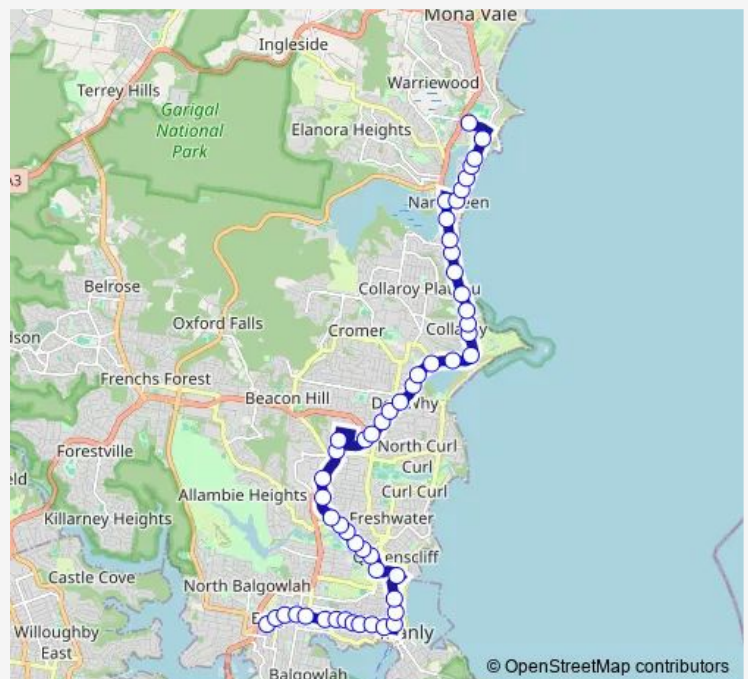

Sydney Rd At Thornton St

Sydney Rd Opp George St

Ivanhoe Park, Sydney Rd

Manly Tennis Club, Belgrave St

Pittwater Rd Opp Steinton St

Pittwater Rd At Pine St

Stella Maris College, Eurobin St, Stand E

Keirle Park, Pittwater Rd

Mill Park, Pittwater Rd

Pittwater Rd Opp Girard St

Pittwater Rd At Riverview Pde

Pittwater Rd Opp Western Av

Route schedule

Nbsc Balgowlah Boys, Maretimo St, Stand 2 — Walsh St At Collins St

Monday 15:30

Tuesday 15:30

Wednesday 15:30

Thursday 15:30

Friday 15:30

Saturday —

Sunday —

Route info

Direction: Nbsc Balgowlah Boys, Maretimo St, Stand 2

Stops: 53

Trip Duration: 0 hour 49 min

688n — Balgowlah Boys High to North Narrabeen

Pittwater Rd Opp Wakefield St

Warringah Recreation Centre, Pittwater Rd

Pittwater Rd Opp Sterland Av

Warringah Mall, Pittwater Rd, Stand D