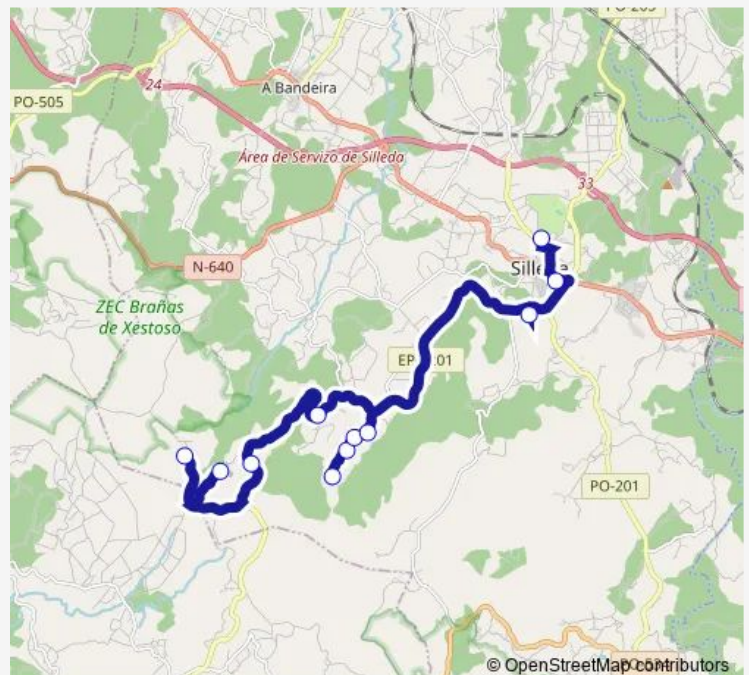

Route schedule

Xestoso — Ceip de Silleda

Monday 08:10

Tuesday 08:10

Wednesday 08:10

Thursday 08:10

Friday 08:10

Saturday —

Sunday —

Route info

Direction: Xestoso

Stops: 11

Trip Duration: 0 hour 40 min

■ XG86030 — Ceip de Silleda-Xestoso

BusMaps

XG86030 Bus time schedules and route maps are available in an offline PDF at busmaps.com. Use the busmaps.com website to see live bus times, train schedule or subway schedule, and step-by-step directions for all public transit in Silleda