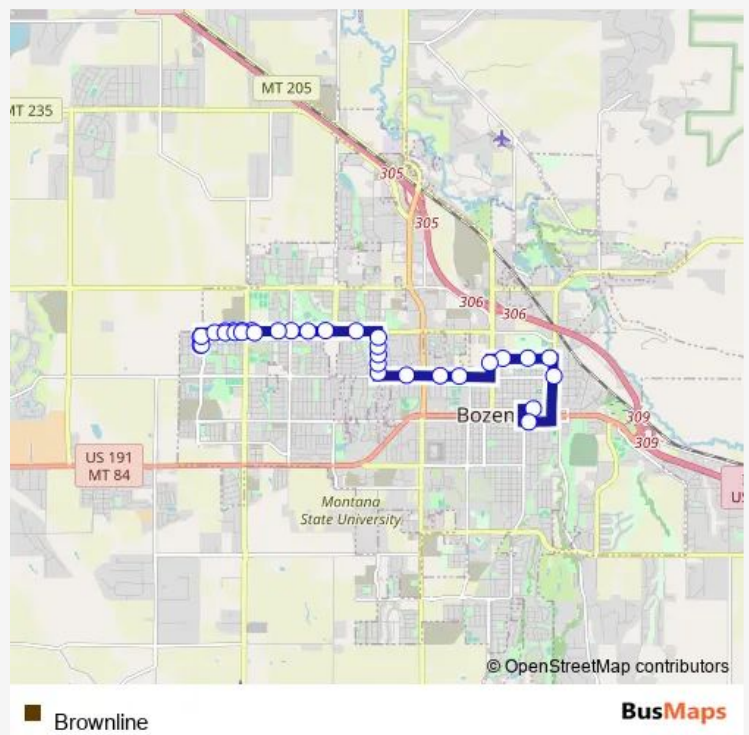

[Go to website](#)

Direction
 Mendenhall & Black (Downtown Transfer) — Oak @ Gal-
 latin High School

33 stops

[Open route schedule](#)

- Mendenhall & Black (Downtown Transfer)
- Babcock & Tracy
- Rouse & Peach Westbound
- Tamarack & Rouse (Bozeman Public Safety Center)
- Tamarack & Tracy (Fairgrounds)
- Tamarack & 5th West
- 7th & Tamarack (U-Haul)
- Durston @ Legion Villa
- Durston & N. 16th West
- Durston & 22nd
- 27th & Daffodil
- 27th & Rose (Westbound)
- 27th & Annie
- 27th & Goldenrod (Westbound)
- 27th & Oak
- Oak & Hunters Way
- Oak & Davis (Dinosaur Park)
- Oak @ Gallatin Regional Park
- Oak & Ferguson (Westbound)
- Oak & Windrow Drive
- Oak (across from Gallatin High)

Route schedule

Mendenhall & Black (Downtown Transfer) — Oak @ Gal-
 latin High School

Monday	06:50-18:20
Tuesday	06:50-18:20
Wednesday	06:50-18:20
Thursday	06:50-18:20
Friday	06:50-18:20
Saturday	—
Sunday	—

Route info

Direction: Mendenhall & Black (Downtown Transfer)

Stops: 33

Trip Duration: 0 hour 27 min

Oak @ Northwest Crossing

Oak & Twin Lakes Avenue (Westbound)

Oak & Rosa Way (Westbound)

Laurel Pkwy & Saxon Way

Direction

Oak @ Gallatin High School — Mendenhall & Black
(Downtown Transfer)

21 stops

[Open route schedule](#)

Oak @ Gallatin High School

Oak @ Diamond Park

Oak & Ferguson (Eastbound)

Oak & Yellowstone