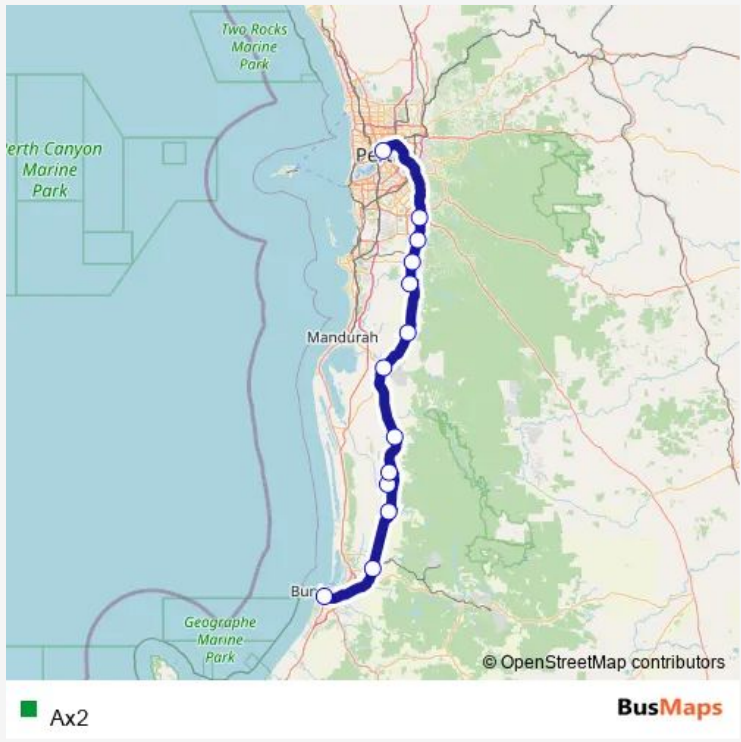

Direction
 Bunbury Rail Stn Transwa Bunbury Passenger Terminal
 — Transwa Bay Transwa East Perth Set-Down

13 stops

[Open route schedule](#)

- Bunbury Rail Stn Transwa Bunbury Passenger Terminal
- Unnamed Rd Transwa Brunswick Junction
- Harper St Harvey Railway Station
- Darwin St Cookernup Railway Station
- Station St Yarloop Railway Stn
- Millar St Waroona Railway Station
- Pinjarra-Williams Rd Pinjarra Railway Station
- Railway Av North Dandalup Station
- Richardson St Serpentine Railway Station
- Paterson St Mundijong Railway Station
- Byford Stn Rd Byford Railway Station
- Armadale Stn Transwa Armadale
- Transwa Bay Transwa East Perth Set-Down

Route schedule
 Bunbury Rail Stn Transwa Bunbury Passenger Terminal
 — Transwa Bay Transwa East Perth Set-Down

Monday	06:00-14:45
Tuesday	06:00-14:45
Wednesday	06:00-14:45
Thursday	06:00-14:45
Friday	06:00-14:45
Saturday	06:00-14:45
Sunday	06:00-14:45

Route info

Direction: Bunbury Rail Stn Transwa Bunbury Passenger Terminal

Stops: 13

Trip Duration: 3 hour 15 min

Direction

Transwa Bay Transwa East Perth — Bunbury Rail Stn
Transwa Bunbury Passenger Terminal

8 stops

[Open route schedule](#)

Transwa Bay Transwa East Perth

Kwinana Stn Kwinana Station Transwa

Millar St Waroona Railway Station

Station St Yarloop Railway Stn

Darwin St Cookernup Railway Station

Harper St Transwa Harvey