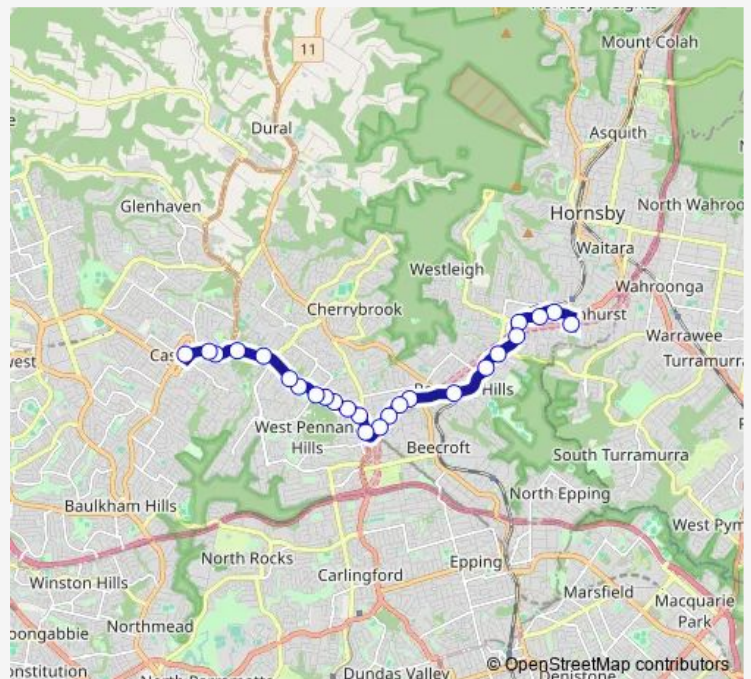

School Bus 3603 Loreto Normanhurst to Castle Hill Station

[Go to website](#)

**Direction**

Loreto College South, Osborn Rd — Castle Hill Station, Old Northern Rd, Stand B

25 stops

[Open route schedule](#)

- Loreto College South, Osborn Rd
- Pennant Hills Rd At Campbell Av
- Pennant Hills Rd After Stuart Av
- Pennant Hills Rd Before Trelawney St
- Pennant Hills Rd After Loch Maree Av
- Pennant Hills Rd At Station St
- Pennant Hills Rd Before Pomona St
- Pennant Hills Rd Before City View Rd
- Mount St Benedict College, Pennant Hills Rd
- Pennant Hills Rd At Hull Rd
- Pennant Hills Rd Before Lancaster Av
- Pennant Hills Rd After Cardinal Av
- Castle Hill Rd After Pennant Hills Rd
- Castle Hill Rd Opp New Line Rd
- Castle Hill Rd Opp Koala Park Sanctuary
- Castle Hill Rd Opp Victoria Rd
- Castle Hill Rd After Victoria Rd
- Castle Hill Rd Before Coonara Av
- Castle Hill Rd Opp Franklin Rd
- Castle Hill Rd After Glenhope Rd
- Castle Hill Rd After Highs Rd

Route schedule

Loreto College South, Osborn Rd — Castle Hill Station, Old Northern Rd, Stand B

Monday	15:35
Tuesday	15:35
Wednesday	15:35
Thursday	15:35
Friday	15:35
Saturday	—
Sunday	—

Route info

Direction: Loreto College South, Osborn Rd

Stops: 25

Trip Duration: 0 hour 33 min

3603 — Loreto Normanhurst to Castle Hill Station

Castle Hill Rd Before Old Northern Rd

Old Northern Rd After Telfer Rd

St Bernadette's Primary School, Old Northern Rd