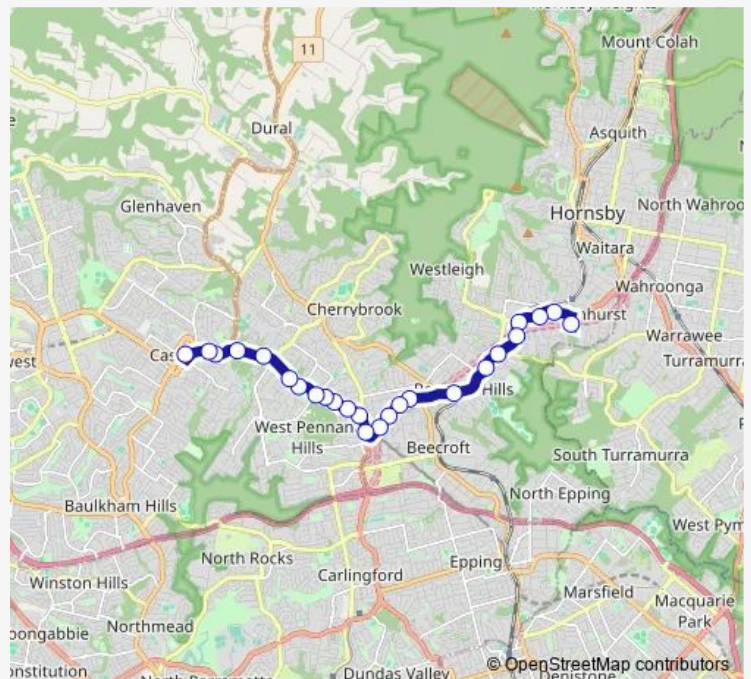

School Bus 3603 Loreto Normanhurst to Castle Hill Station

[Go to website](#)

**Direction**

Loreto College South, Osborn Rd — Castle Hill Station, Old Northern Rd, Stand B

25 stops

[Open route schedule](#)

- Loreto College South, Osborn Rd
- Pennant Hills Rd At Campbell Av
- Pennant Hills Rd After Stuart Av
- Pennant Hills Rd Before Trelawney St
- Pennant Hills Rd After Loch Maree Av
- Pennant Hills Rd At Station St
- Pennant Hills Rd Before Pomona St
- Pennant Hills Rd Before City View Rd
- Mount St Benedict College, Pennant Hills Rd
- Pennant Hills Rd At Hull Rd
- Pennant Hills Rd Before Lancaster Av
- Pennant Hills Rd After Cardinal Av
- Castle Hill Rd After Pennant Hills Rd
- Castle Hill Rd Opp New Line Rd
- Castle Hill Rd Opp Koala Park Sanctuary
- Castle Hill Rd Opp Victoria Rd
- Castle Hill Rd After Victoria Rd
- Castle Hill Rd Before Coonara Av
- Castle Hill Rd Opp Franklin Rd
- Castle Hill Rd After Glenhope Rd
- Castle Hill Rd After Highs Rd

Route schedule

Loreto College South, Osborn Rd — Castle Hill Station, Old Northern Rd, Stand B

Monday	15:35
Tuesday	15:35
Wednesday	15:35
Thursday	15:35
Friday	15:35
Saturday	—
Sunday	—

Route info

Direction: Loreto College South, Osborn Rd

Stops: 25

Trip Duration: 0 hour 33 min

3603 — Loreto Normanhurst to Castle Hill Station

Castle Hill Rd Before Old Northern Rd

Old Northern Rd After Telfer Rd

St Bernadette's Primary School, Old Northern Rd