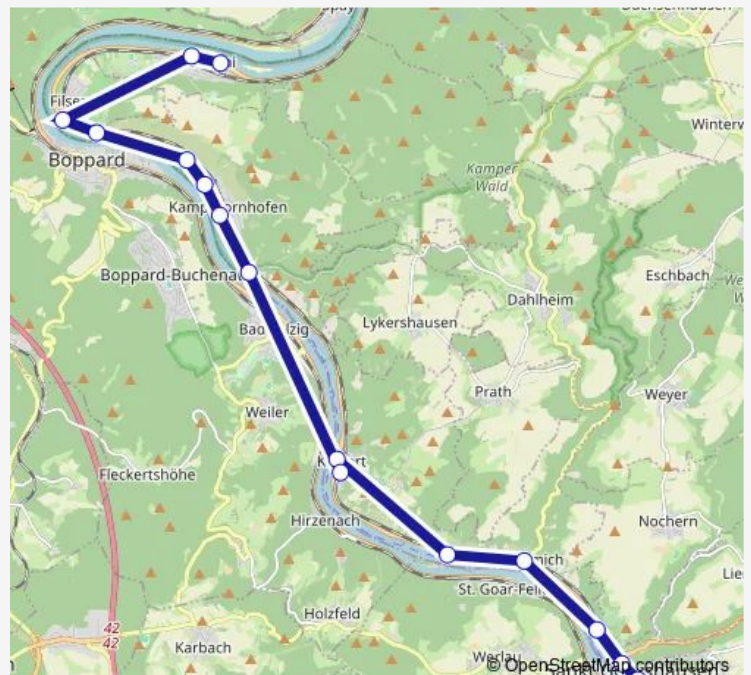

Kamp-Bornhofen Rathaus

Kamp-Bornhofen Schwimmbad

Kamp-Bornhofen Burgenstraße

Kestert Fischergasse

St. Goarshausen Ehrenthal Bundesstraße

St. Goarshausen Wellmich Friedhof

St. Goarshausen Kindergarten

Route schedule

Route info

Direction: Osterspai Schule

Stops: 11

Trip Duration: 0 hour 26 min

Direction

St. Goarshausen Heide Loreleyschule — Osterspai Kirchstraße

17 stops

[Open route schedule](#)

Friday 12:19-16:15

Saturday —

Sunday —

Route info

Direction: St. Goarshausen Heide Loreleyschule

Stops: 17

Trip Duration: 0 hour 42 min

Direction

Saturday —

Sunday —

Route info

Direction: Osterspai Kirchstraße

Stops: 14

Trip Duration: 0 hour 45 min

533 Bus time schedules and route maps are available in an offline PDF at busmaps.com. Use the busmaps.com website to see live bus times, train schedule or subway schedule, and step-by-step directions for all public transit in Sankt Goarshausen