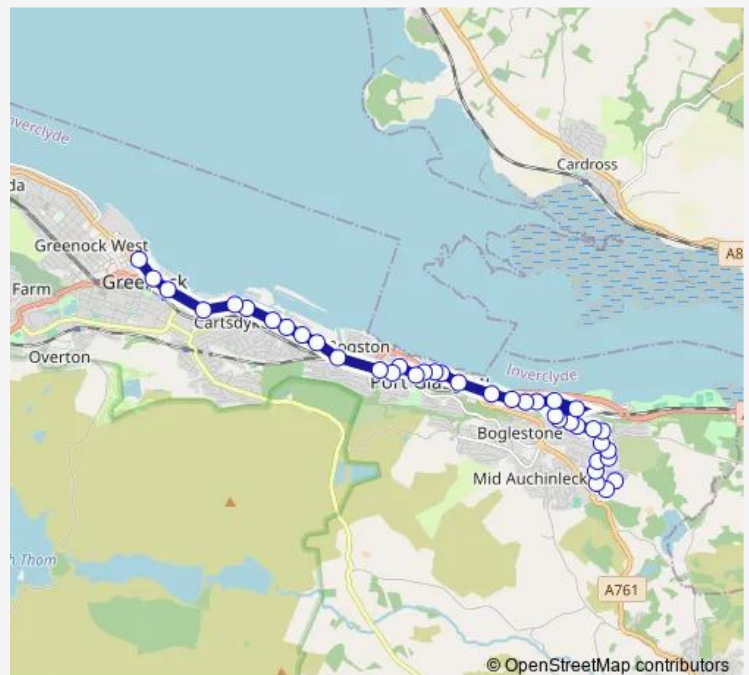

### Route schedule

Bus Station — Boglestone Roundabout

Monday 08:20

Tuesday 08:20

Wednesday 08:20

Thursday 08:20

Friday 08:20

Saturday —

### Route info

Direction: Bus Station

Stops: 24

Trip Duration: 0 hour 20 min

■ 533

Oronsay Avenue

Nursery

Boglestone Roundabout