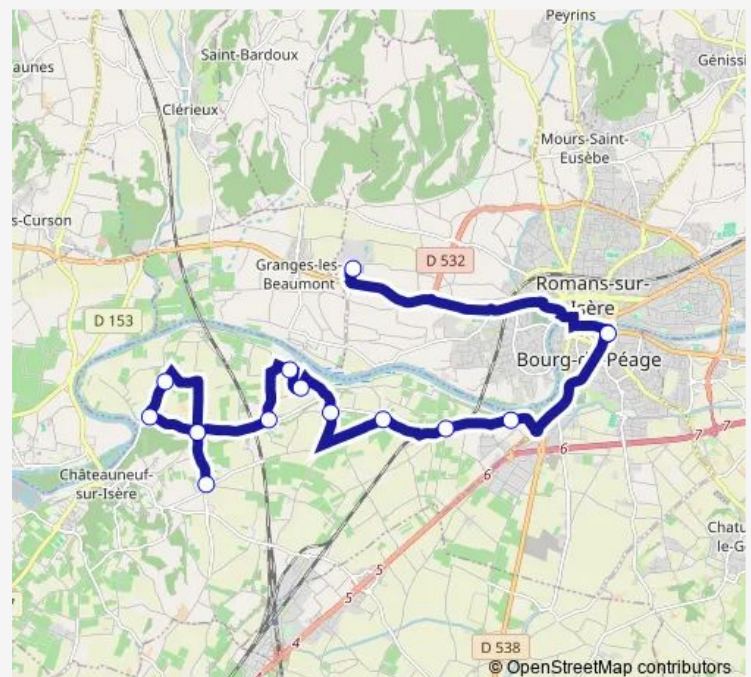

Beauregard

BDP College DE L'Europe

Lycee Terre D'Horizon

Route schedule

LES Fougères — Lycee Terre D'Horizon

Monday 07:04

Tuesday 07:04

Wednesday 07:04

Thursday 07:04

Friday 07:04

Saturday —

Sunday —

Route info

Direction: LES Fougères

Stops: 13

Trip Duration: 0 hour 46 min

533 — Ligne 530

533 Bus time schedules and route maps are available in an offline PDF at busmaps.com. Use the busmaps.com website to see live bus times, train schedule or subway schedule, and step-by-step directions for all public transit in Valence