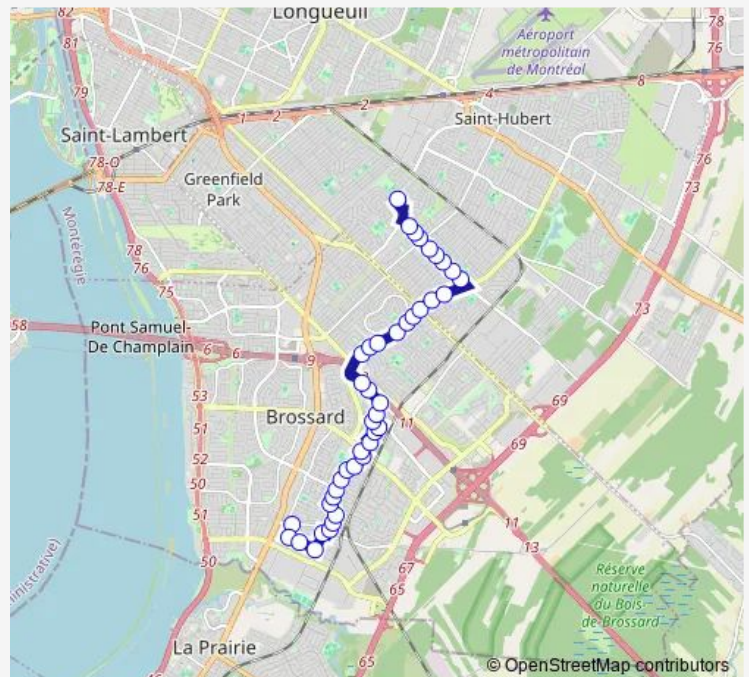

**Direction**

École Centennial High School — Oligny / ch. des Prairies

27 stops

[Open route schedule](#)

École Centennial High School

Malo / Michel

3150 Malo

Malo / Massenet

7895 Niagara

Niagara / Passage piétonnier

Niagara / Nolet

Niagara / Napoléon

Orégon / Olivier

Orégon / Orient

Orient / Olympia

Orient / Ovide

Saturday —

Sunday —

Route info

Direction: École Centennial High School

Stops: 27

Trip Duration: 0 hour 23 min

533 — École Centennial Regional High School

Orient / ch. des Prairies

## Route info

Direction: Oigny / ch. des Prairies

Stops: 42

Trip Duration: 0 hour 22 min

Milan / Barry

Milan / pl. Bourassa

Milan / Bienvenue

5745 Milan