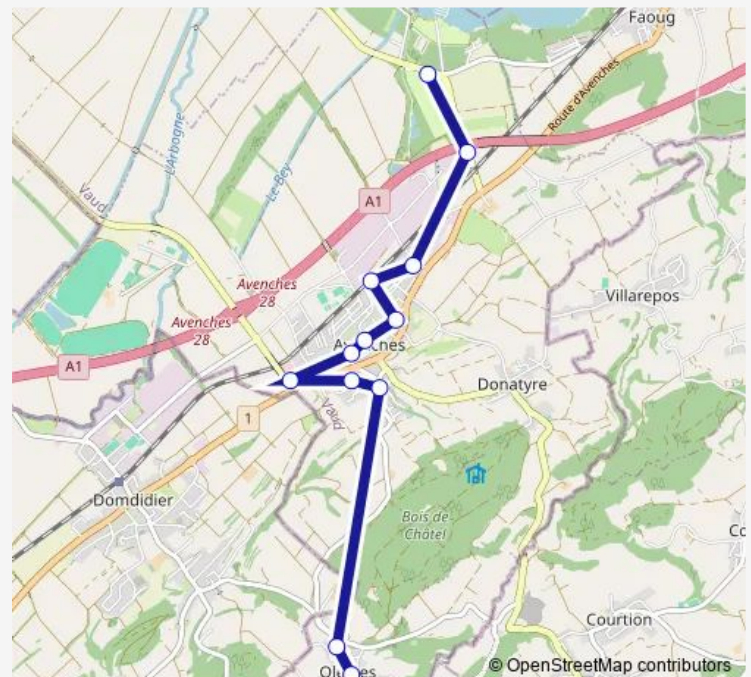

Avenches, Milavy

Avenches, Montmezard

Avenches, Hôtel de Ville

Avenches, EMS Marc-Aurèle

Avenches, gare

Avenches, Pré-Vert

Avenches, route du Lac

Avenches, plage

Route schedule

Oleyres, collège — Avenches, plage

Monday 06:30-18:30

Tuesday 06:30-18:30

Wednesday 06:30-18:30

Thursday 06:30-18:30

Friday —

Saturday —

Sunday —

Route info

Direction: Oleyres, collège

Stops: 18

Trip Duration: 0 hour 33 min

533

Direction

Avenches, gare — Oleyres, collège

Route info

Direction: Avenches, gare

Stops: 9

Trip Duration: 0 hour 12 min

Direction

Oleyres, collège — Avenches, plage

12 stops

[Open route schedule](#)