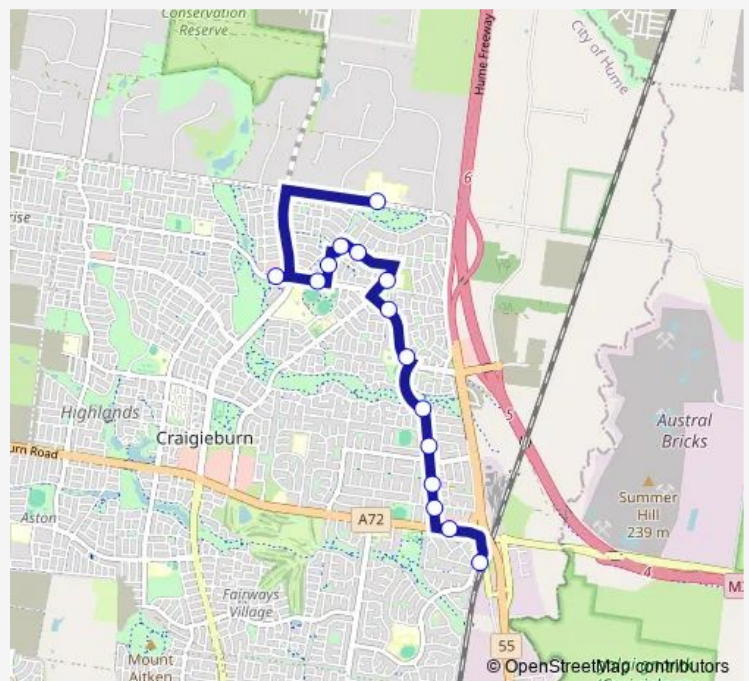

Bus 533 Craigieburn North - Craigieburn

[Go to website](#)

Direction

Highlands SC/Grand Bvd (Craigieburn) — Craigieburn Railway Station/Walters St (Craigieburn)

14 stops

[Open route schedule](#)

- Highlands SC/Grand Bvd (Craigieburn)
- Highgate Recreation Reserve/Grand Bvd (Craigieburn)
- Osprey Pl/Royal Tce (Craigieburn)
- Heathcliffe Lane/Royal Tce (Craigieburn)
- Hoxton Crst/Royal Tce (Craigieburn)
- Mother Teresa PS/Windrock Ave (Craigieburn)
- Explorers Pl/Grand Bvd (Craigieburn)
- Craigieburn PS/Grand Bvd (Craigieburn)
- Crossdale Grn/Hanson Rd (Craigieburn)
- Kingswood Dr/Hanson Rd (Craigieburn)
- Amstel St/Hanson Rd (Craigieburn)
- Second Ave/Hanson Rd (Craigieburn)
- Craigieburn Plaza SC/Craigieburn Rd (Craigieburn)
- Craigieburn Railway Station/Walters St (Craigieburn)

Route schedule

Highlands SC/Grand Bvd (Craigieburn) — Craigieburn Railway Station/Walters St (Craigieburn)

Monday	05:30-21:33
Tuesday	05:30-21:33
Wednesday	05:30-21:33
Thursday	05:30-21:33
Friday	05:30-21:33
Saturday	05:53-21:57
Sunday	05:53-21:57

Route info

Direction: Highlands SC/Grand Bvd (Craigieburn)

Stops: 14

Trip Duration: 0 hour 13 min

533 — Craigieburn North - Craigieburn

Direction

Craigieburn Railway Station/Walters St (Craigieburn) —
Highlands SC/Grand Bvd (Craigieburn)

14 stops

[Open route schedule](#)

Craigieburn Railway Station/Walters St (Craigieburn)

Craigieburn Rd/Hanson Rd (Craigieburn)

Dianne Ave/Hanson Rd (Craigieburn)

Amstel St/Hanson Rd (Craigieburn)

Medway Rd/Hanson Rd (Craigieburn)