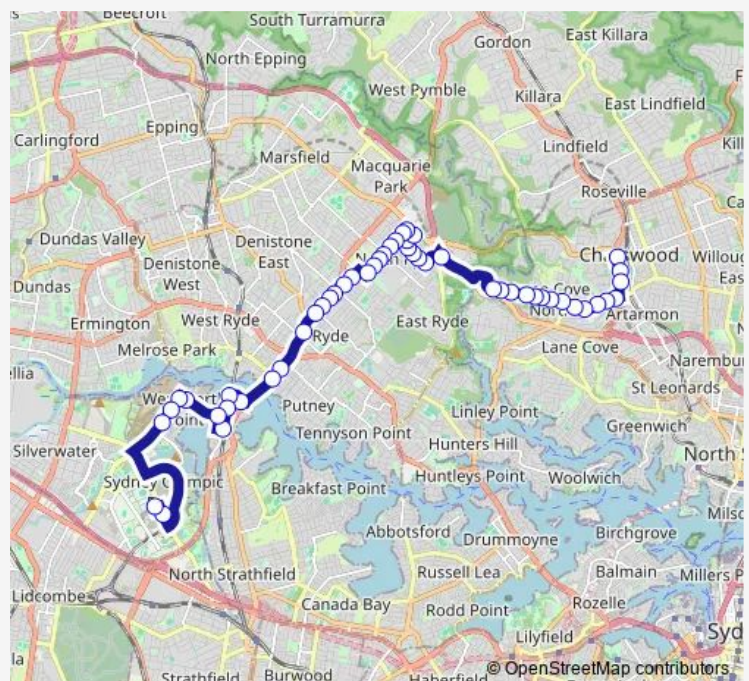

Australia Av Opp Figtree Dr

Hill Rd Opp Stromboli Strait

Hill Rd Opp Nuvolari Pl

Hill Rd Opp Half St

Marina Square, Footbridge Bvd

Gauthorpe St Opp Marquet St

Rhodes Station, Walker St, Stand C

Walker St At Timbrol Av

Tuesday 05:08-00:18⁺¹

Wednesday 05:08-00:18⁺¹

Thursday 05:08-00:18⁺¹

Friday 05:08-00:18⁺¹

Saturday —

Sunday —

Route info

Direction: Olympic Park Station, Park St

Stops: 51

Trip Duration: 1 hour 2 min

533 — Chatswood to Sydney Olympic Park via North Ryde and Rhodes

Wicks Rd After Twin Rd

26 Wicks Rd

Wicks Rd Opp Macquarie Hospital

Wicks Rd Before Coxs Rd

Wicks Rd Opp Farrington Pde

Wicks Rd Opp Betty Hendry Pde

Wicks Rd At Barr St

Morshead St After Wicks Rd

Morshead St At Ryrie St

Truscott Street Public School, Ryrie St

Edmondson St Opp Rowell St

Edmondson St After Sturdee St

Edmondson St Opp Kokoda St