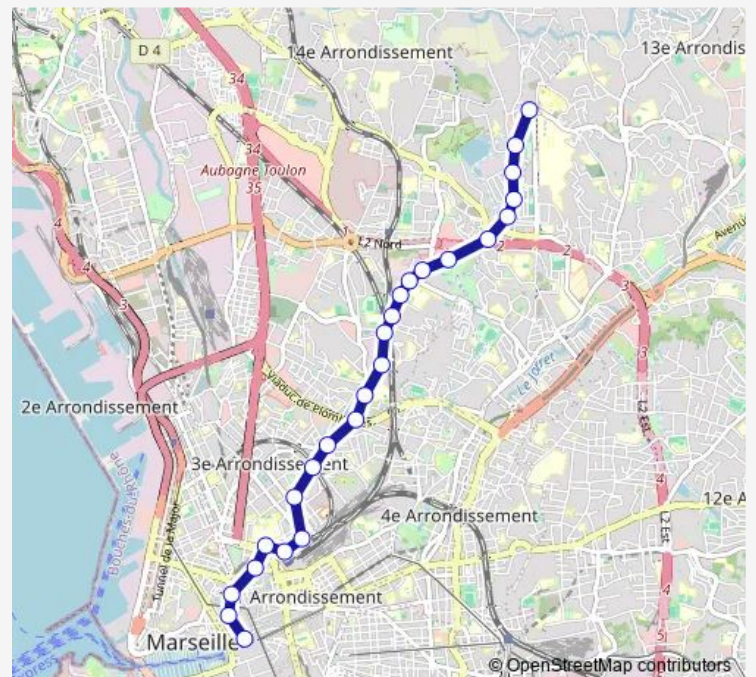

### Route info

Direction: Canebière Bourse

Stops: 25

Trip Duration: 0 hour 30 min

■ 533 — Canebière Bourse - Géraniums

Merlan Verdon

Merlan Brissac

Merlan Village