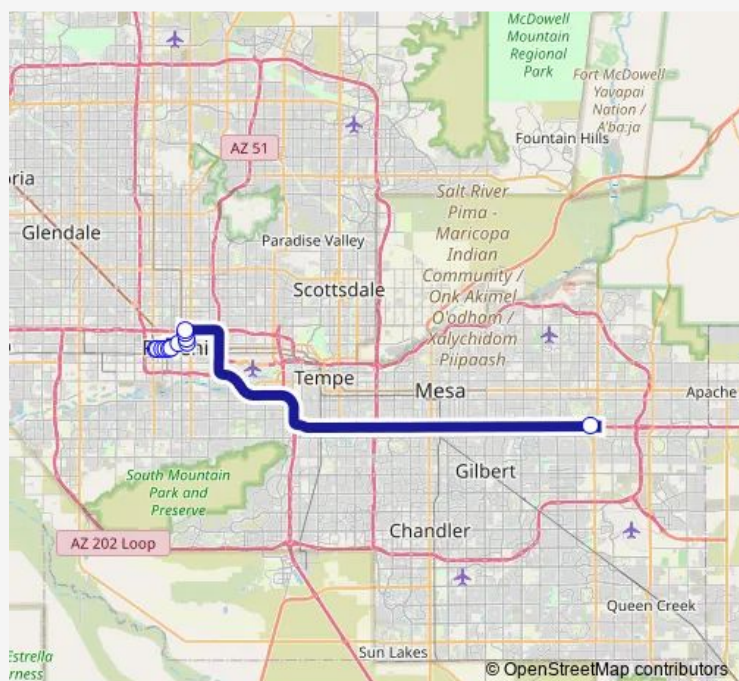

3rd St & Garfield St

3rd St & Taylor St

Van Buren St & 1st St

5th Av & Washington St

Washington St & 7th Av

Washington St & 10th Av

Washington St & 13th Av

Washington St & 15th Av

17th Av & State Capitol

Route schedule

Superstition Springs PNR — 17th Av & State Capitol

Monday 05:07-07:00

Tuesday 05:07-07:00

Wednesday 05:07-07:00

Thursday 05:07-07:00

Friday 05:07-07:00

Saturday —

Sunday —

Route info

Direction: Superstition Springs PNR

Stops: 11

Trip Duration: 0 hour 46 min

■ 533 — Mesa Express

Direction

Jefferson St & 1700 West — Superstition Springs PNR

12 stops

[Open route schedule](#)

Jefferson St & 1700 West

Jefferson St & 17th Av

Jefferson St & 15th Av

Jefferson St & 12th Av

Jefferson St & 9th Av