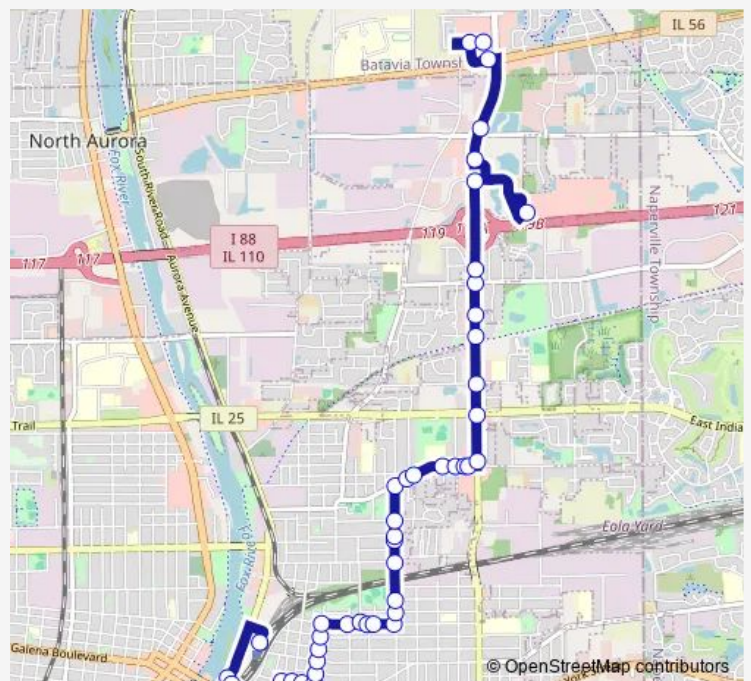

Direction

Aurora Transportation Center Bay D — Marshall/Farnsworth

64 stops

[Open route schedule](#)

Aurora Transportation Center Bay D

Spring St & Broadway St

Spring St & Lasalle St

Spring St & Lincoln Ave

Front Colfax

Route schedule

Aurora Transportation Center Bay D — Marshall/Farnsworth

Monday 14:50-18:46

Tuesday 14:50-18:46

Wednesday 14:50-18:46

Thursday 14:50-18:46

Friday 14:50-18:46

Saturday —

Sunday —

Route info

Direction: Aurora Transportation Center Bay D

Stops: 64

Trip Duration: 0 hour 26 min

533 — Northeast Aurora

Front Ohio

Sheffer Sherman

Sheffer Birchwood

Sheffer Austin

Sheffer Village Mart/Farnsworth Plaza

Sheffer Farnsworth

Farnsworth Ave & Sheffer Rd

Farnsworth Ave & Indian Trail

Farnsworth Ave & Indian Trail (at Reckinger Rd)