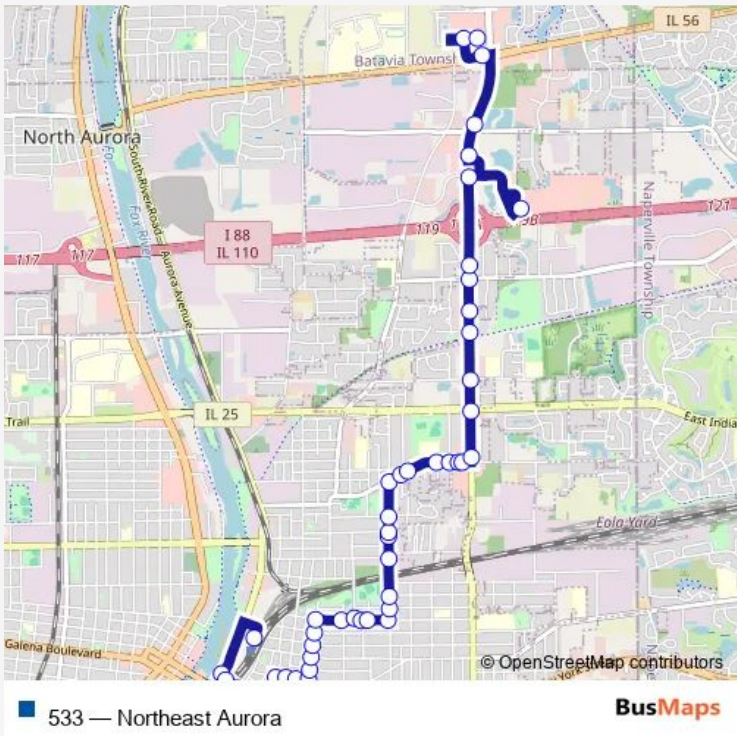

[Go to website](#)

Direction
 Aurora Transportation Center Bay B — Marshall/Farnsworth
 64 stops
[Open route schedule](#)

- Aurora Transportation Center Bay B
- Spring St & Broadway St
- Spring St & Lasalle St
- Spring St & Lincoln Ave
- Spring 4th
- Spring Root
- Root Flagg
- Root College
- Root Claim
- Claim High
- Claim Jefferson
- Claim Union
- Union Columbia
- Union Liberty
- Union Superior
- Union Grove
- Union Front
- Front Beach
- Front Wood
- Front Woodruff
- Front Colfax

Route schedule
 Aurora Transportation Center Bay B — Marshall/Farnsworth

Monday	14:50-18:46
Tuesday	14:50-18:46
Wednesday	14:50-18:46
Thursday	14:50-18:46
Friday	14:50-18:46
Saturday	—
Sunday	—

Route info
 Direction: Aurora Transportation Center Bay B
 Stops: 64
 Trip Duration: 0 hour 25 min

Ohio St & Front St

Front St & Colfax Ave

Route schedule

Walmart East — Aurora Transportation Center Bay B

Monday 07:40-22:42

Tuesday 07:40-22:42

Wednesday 07:40-22:42

Thursday 07:40-22:42

Direction: Molitor Rd & Lily St

Stops: 53

Trip Duration: 0 hour 20 min

Sheffer Road & Birchwood Dr

Sheffer Road & Trask St

Ohio St & Sheffer Rd

Ohio St & Lehnertz Ave

Ohio St & Mountain St