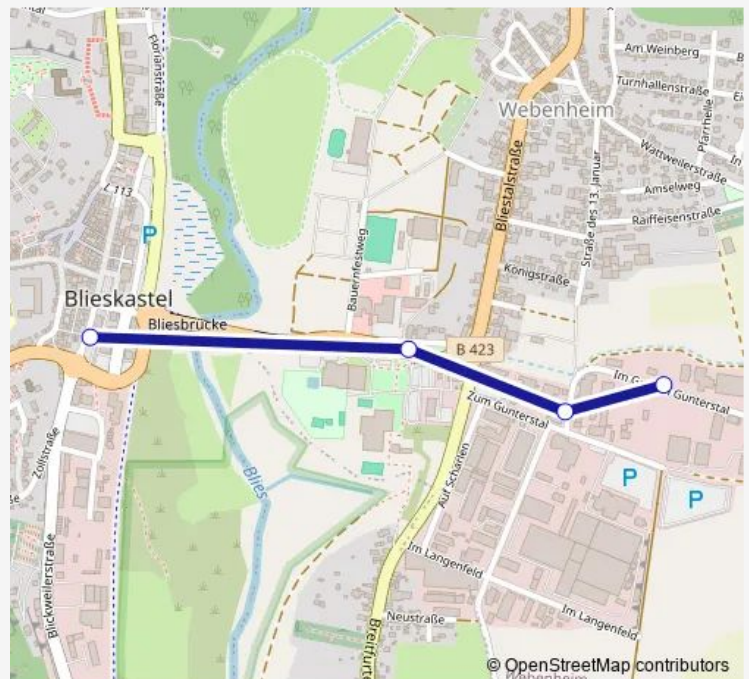

Direction

Swa, Webenheim Blieskastel — Busbahnhof, Blieskastel

4 stops

[Open route schedule](#)

Swa, Webenheim Blieskastel

Gunterstal, Webenheim Blieskastel

Freizeitzentrum, Blieskastel

Busbahnhof, Blieskastel

Route schedule

Swa, Webenheim Blieskastel — Busbahnhof, Blieskastel

Monday 16:09

Tuesday 16:09

Wednesday 16:09

Thursday 16:09

Friday 15:09

Saturday —

Sunday —

Route info

Direction: Swa, Webenheim Blieskastel

Stops: 4

Trip Duration: 0 hour 3 min

Direction

Busbahnhof, Blieskastel — Swa, Webenheim Blieskastel

3 stops

Route info

Direction: Busbahnhof, Blieskastel

Stops: 3

Trip Duration: 0 hour 3 min

533 Bus time schedules and route maps are available in an offline PDF at busmaps.com. Use the busmaps.com website to see live bus times, train schedule or subway schedule, and step-by-step directions for all public transit in Blieskastel