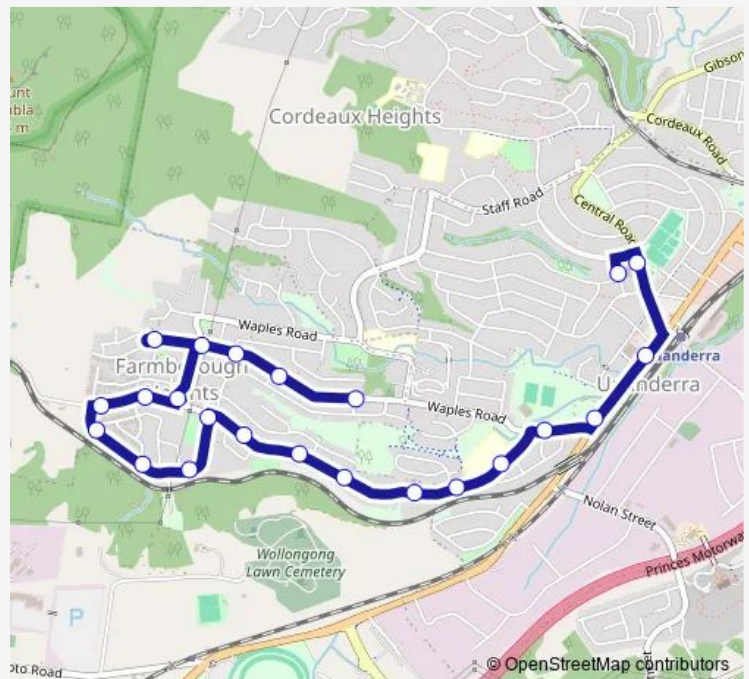

School Bus S222 Panorama Dr at Albermarle St to St Pius X Ps

[Go to website](#)

Direction

Panorama Dr At Albermarle St — Hargraves St Opp St Pius X Primary School

23 stops

[Open route schedule](#)

- Panorama Dr At Albermarle St
- Panorama Dr Before Nielson St
- Panorama Dr At Brendon Av
- Panorama Dr At Gerard Av
- Panorama Dr After Lyrebird Way
- Gerard Av At Farmborough Rd
- Farmborough Rd Before Loch Lomond Av
- Farmborough Rd Before Fairloch Av
- Fairloch Av After Loch Carron Av
- Fairloch Av After Lochview Av
- Fairloch Av After Ben Nevis Rd
- Fairloch Av At Farmborough Rd
- Farmborough Rd Opp Bristol Pde
- Farmborough Rd Before Crest St
- Farmborough Rd After Crest St
- 110 Farmborough Rd
- Farmborough Rd After Kotara Cres
- Farmborough Road Public School, Farmborough Rd
- Farmborough Rd Opp Jemima St
- Princes Hwy After Farmborough Rd

Route schedule

Panorama Dr At Albermarle St — Hargraves St Opp St Pius X Primary School

Monday	08:20
Tuesday	08:20
Wednesday	08:20
Thursday	08:20
Friday	08:20
Saturday	—
Sunday	—

Route info

Direction: Panorama Dr At Albermarle St

Stops: 23

Trip Duration: 0 hour 17 min

S222 — Panorama Dr at Albermarle St to St Pius X Ps

Princes Hwy Before Tannery St

West Illawarra RSL Club, Central Rd

Hargraves St Opp St Pius X Primary School

S222 School Bus time schedules and route maps are available in an offline PDF at busmaps.com. Use the busmaps.com website to see live bus times, train schedule or subway schedule, and step-by-step directions for all public transit in Wollongong