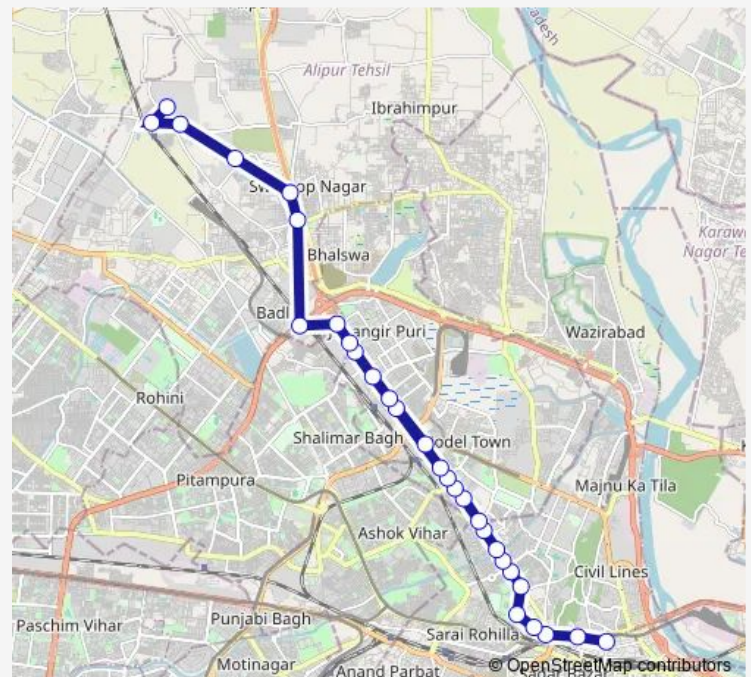

Bus 128up

[Go to website](#)

Direction

Mori Gate Terminal — Khera Khurd School

29 stops

[Open route schedule](#)

Mori Gate Terminal

St Stephen Hospital

Sarai Peepal Thala

Jahangirpuri GT Road

Jahangir Puri Metro Station

Route schedule

Mori Gate Terminal — Khera Khurd School

Monday 06:15-22:20

Tuesday 06:15-22:20

Wednesday 06:15-22:20

Thursday 06:15-22:20

Friday 06:15-22:20

Saturday 06:15-22:20

Sunday 06:15-22:20

Route info

Direction: Mori Gate Terminal

Stops: 29

Trip Duration: 1 hour 20 min