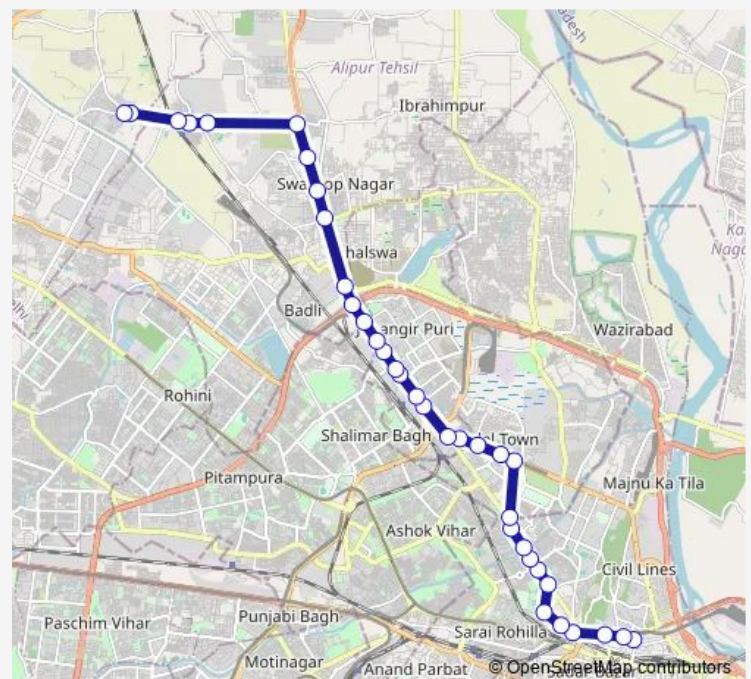

Adarsh Nagar / Bharola Village

Sarai Peepal Thala

Mahindra Park

Route schedule

Mori Gate Terminal — Khera Khurd Village

Monday 07:36-21:06

Tuesday 07:36-21:06

Wednesday 07:36-21:06

Thursday 07:36-21:06

Friday 07:36-21:06

Saturday 07:36-21:06

Sunday 07:36-21:06

Route info

Direction: Mori Gate Terminal

Stops: 35

Trip Duration: 1 hour 17 min

128up

Jahangir Puri GT Road

Jahangir Puri Metro Station

GTK Depot

Mukarba Chowk

Mukraba Chowk / Sanjay Gandhi Transport Nagar

Libas Pur GT Road

Swaroop Nagar GT Road