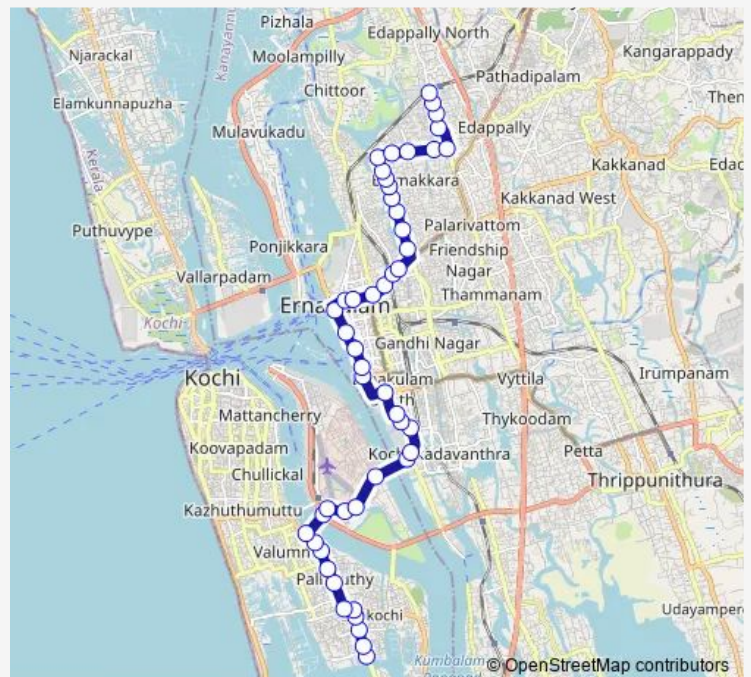

### Route schedule

Perumpadappu — Ponekkara

Monday 06:00

Tuesday 06:00

Wednesday 06:00

Thursday 06:00

Friday 06:00

Saturday 06:00

Sunday 06:00

### Route info

Direction: Perumpadappu

Stops: 49

Trip Duration: 1 hour 0 min

■ Ponekkara ↔ Perumpadappu

Pallimukk

Gandhi Square

Subash Park