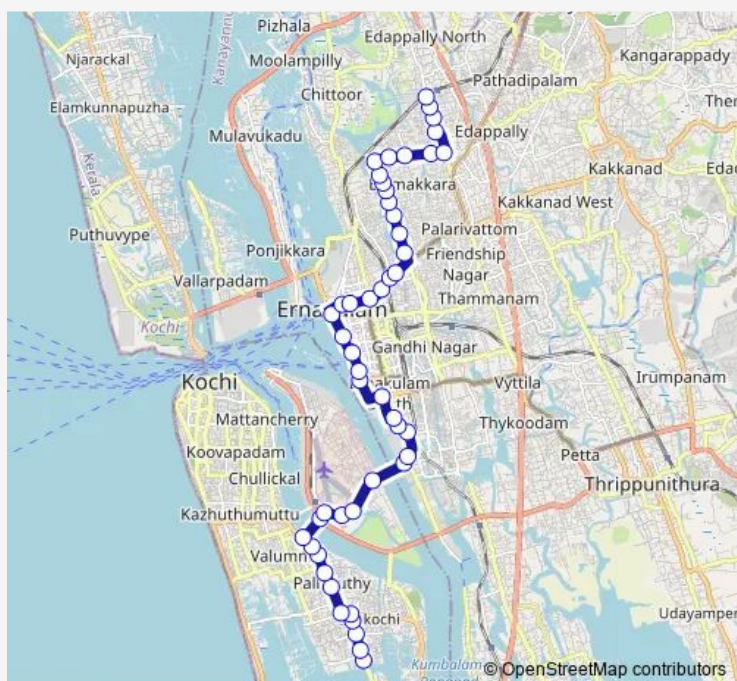

Thursday 06:00

Friday 06:00

Saturday 06:00

Sunday 06:00

Route info

Direction: Perumpadappu

Stops: 49

Trip Duration: 1 hour 0 min

■ Ponekkara ↔ Perumpadappu

Pallimukk

Gandhi Square

Subash Park

Children's Park

Menaka

High Court Junction

Saritha