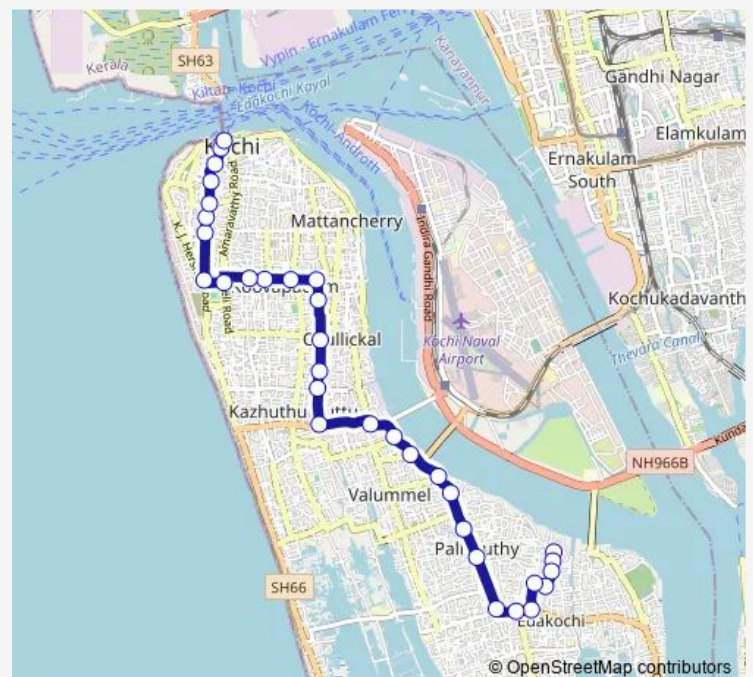

### Route schedule

KMP Nagar — Fort Kochi Stand

Monday 06:00

Tuesday 06:00

Wednesday 06:00

Thursday 06:00

Friday 06:00

Saturday 06:00

Sunday 06:00

### Route info

Direction: KMP Nagar

Stops: 33

Trip Duration: 0 hour 30 min

Fort Kochi ↔ KMP Nagar

Koovapadam

Pandikudi

Ajantha

## Route info

Direction: Fort Kochi Stand

Stops: 35

Trip Duration: 0 hour 29 min

Marunnukada

Palluruthy Veli

Kacheripadi

Kumbalangi Vazhi