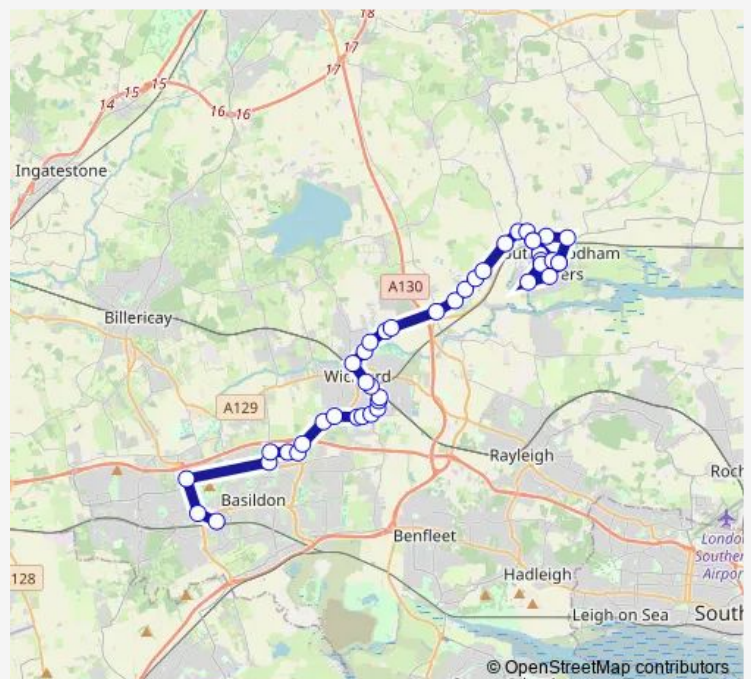

### Route schedule

Asda Store — Bus Station

Monday 06:44-17:01

Tuesday 06:44-17:01

Wednesday 06:44-17:01

Thursday 06:44-17:01

Friday 06:44-17:01

Saturday 10:02-16:02

### Route info

Direction: Asda Store

Stops: 36

Trip Duration: 0 hour 57 min

■ 94

Broad Oaks

Twinstead

Tesco Store

York Factory

B & Q

Roundacre

Bus Station

**Direction**

Bus Station — Asda Store

42 stops

[Open route schedule](#)